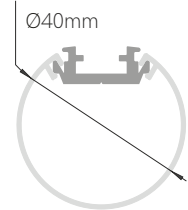

NEW

Tubi mini

*Finished luminaire. Includes suspension kit, power cable and end caps.

Control accessories:  page 327

 pages 326-333

 pages 334-335

Technical Information

Power	21W / 27W / 32W / 37W
Lumens	2.730 lm - 5.180 lm
Installation	Pendant
Material	Aluminium and polycarbonate
PCB	Rigid

Code	Diffuser (Angle)	Size (Power)	CCT (lm/W)	Driver	Colour
Code 2	Opal (270°) 0	1.130mm (21W) 3	2.700K (130 lm/W) 2	On / Off 1	○ White (9003) 1
		1.410mm (27W) 4	3.000K (135 lm/W) 3	Casambi 5	● Black (9005) 2
		1.690mm (32W) 5	4.000K (140 lm/W) 4	Tuya 7	🌈 Custom RAL
		1.970mm (37W) 6	RGB (58 lm/W) 7	Dali / Push 8	
			1.800-4.000K (90 lm/W) 9		