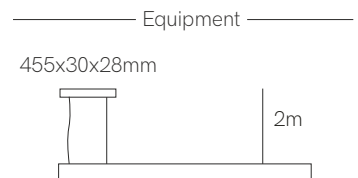

NEW

Tubi mini

*Finished luminaire. Includes suspension kit, power cable and end caps.

Control accessories:  page 327

 pages 326-333

 pages 334-335

Technical Information

Power	21W / 27W / 32W / 37W
Lumens	2.730 lm - 5.180 lm
Installation	Pendant
Material	Aluminium and polycarbonate
PCB	Rigid

Code	Diffuser (Angle)	Size (Power)	CCT (lm/W)	Driver	Colour
Code 2	Opal (270°) 0	1.130mm (21W) 3	2.700K (130 lm/W) 2	On / Off 1	○ White (9003) 1
		1.410mm (27W) 4	3.000K (135 lm/W) 3	Casambi 5	● Black (9005) 2
		1.690mm (32W) 5	4.000K (140 lm/W) 4	Tuya 7	🌈 Custom RAL
		1.970mm (37W) 6	RGB (58 lm/W) 7	Dali / Push 8	
			1.800-4.000K (90 lm/W) 9		