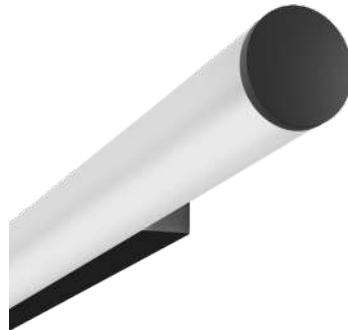

Tubi wall

*Finished luminaire. Includes base wall and end caps.

Control accessories:  page 327  pages 326-333  pages 334-335

Technical Information

Power	35W / 44W / 53W
Lumens	3.500 lm - 5.883 lm
Installation	Wall
Material	Aluminium and polycarbonate
PCB	Rigid

Code	Diffuser (Angle)	Size (Power)	CCT (lm/W)	Driver	Colour
Code 7	Opal (270°) 9	1.130mm (35W) 3	2.700K (100 lm/W) 2	On / Off 1	○ White (9003) 1
		1.410mm (44W) 4	3.000K (105 lm/W) 3	Dali 2	● Black (9005) 2
		1.690mm (53W) 5	4.000K (111 lm/W) 4	Push 3	🌈 Custom RAL
			RGB-W (100 lm/W) 8	Casambi 5	
			2.700-5.500K (105 lm/W) 9	Tuya 7	