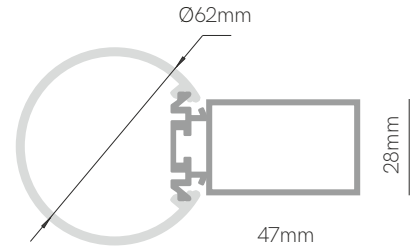

Tubi wall

*Finished luminaire. Includes base wall and end caps.

Control accessories:  page 327  pages 326-333  pages 334-335

Technical Information

Power	35W / 44W / 53W
Lumens	3.500 lm - 5.883 lm
Installation	Wall
Material	Aluminium and polycarbonate
PCB	Rigid

Code	Diffuser (Angle)	Size (Power)	CCT (lm/W)	Driver	Colour
Code 7	Opal (270°) 9	1.130mm (35W) 3	2.700K (100 lm/W) 2	On / Off 1	○ White (9003) 1
		1.410mm (44W) 4	3.000K (105 lm/W) 3	Dali 2	● Black (9005) 2
		1.690mm (53W) 5	4.000K (111 lm/W) 4	Push 3	🌈 Custom RAL
			RGB-W (100 lm/W) 8	Casambi 5	
			2.700-5.500K (105 lm/W) 9	Tuya 7	