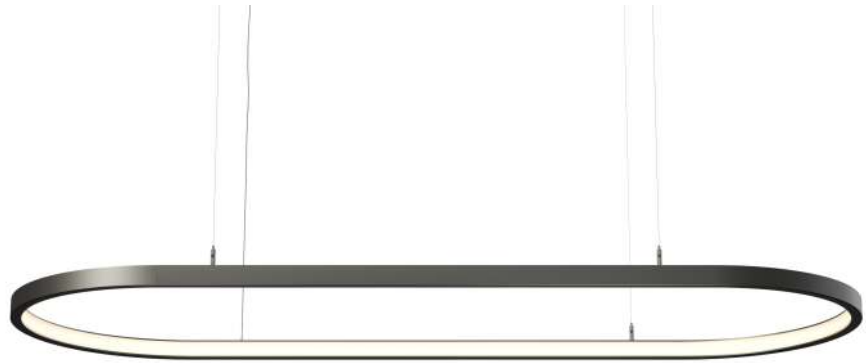

Tundra

*Finished luminaire. Includes power supply, suspension kit and power cable.

Control accessories:  page 327

 pages 326-333

 pages 334-335

Technical Information

Power	77W / 112W
Lumens	8.085 lm - 12.880 lm
Installation	Pendant
Material	Aluminium 6063
PCB	Flex (Fine 30)

Code	Diffuser (Angle)	Size	CCT (lm/W)	Driver	Colour
Code 8	Opal (100°) 6	500 x 1.000mm (77W) 4	2.700K (105 lm/W) 2	On / Off 1	○ White (9003) 1
		700 x 1.400mm (112W) 6	3.000K (110 lm/W) 3	Dali 2	● Black (9005) 2
			4.000K (115 lm/W) 4	Push 3 ⓘ	● Matt Gold 4
			RGB-W (60 lm/W) 8	Casambi 5 ⓘ	● Silver 5
			2.700-5.500K (70 lm/W) 9	Tuya 7 ⓘ	● Custom RAL