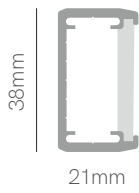

Tundra

*Finished luminaire. Includes power supply, suspension kit and power cable.

Control accessories:  page 327

 pages 326-333

 pages 334-335

Technical Information

Power	77W / 112W
Lumens	8.085 lm - 12.880 lm
Installation	Pendant
Material	Aluminium 6063
PCB	Flex (Fine 30)

Code	Diffuser (Angle)	Size	CCT (lm/W)	Driver	Colour
Code 8	Opal (100°) 6	500 x 1.000mm (77W) 4	2.700K (105 lm/W) 2	On / Off 1	○ White (9003) 1
		700 x 1.400mm (112W) 6	3.000K (110 lm/W) 3	Dali 2	● Black (9005) 2
			4.000K (115 lm/W) 4	Push 3 ⓘ	● Matt Gold 4
			RGB-W (60 lm/W) 8	Casambi 5 ⓘ	● Silver 5
			2.700-5.500K (70 lm/W) 9	Tuya 7 ⓘ	● Custom RAL