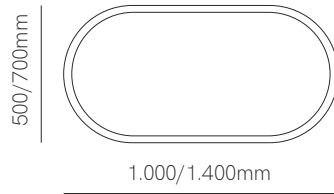

Tundra

*Finished luminaire. Includes power supply, suspension kit and power cable.

Control accessories:  page 327

 pages 326-333

 pages 334-335

Technical Information

Power	77W / 112W
Lumens	8.085 lm - 12.880 lm
Installation	Pendant
Material	Aluminium 6063
PCB	Flex (Fine 30)

Code	Diffuser (Angle)	Size	CCT (lm/W)	Driver	Colour
Code 8	Opal (100°) 6	500 x 1.000mm (77W) 4	2.700K (105 lm/W) 2	On / Off 1	○ White (9003) 1
		700 x 1.400mm (112W) 6	3.000K (110 lm/W) 3	Dali 2	● Black (9005) 2
			4.000K (115 lm/W) 4	Push 3 ⓘ	● Matt Gold 4
			RGB-W (60 lm/W) 8	Casambi 5 ⓘ	● Silver 5
			2.700-5.500K (70 lm/W) 9	Tuya 7 ⓘ	● Custom RAL