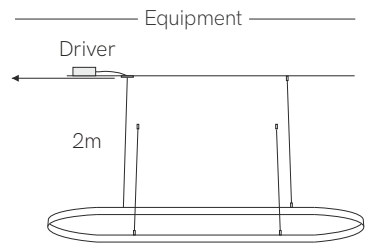

Tundra

*Finished luminaire. Includes power supply, suspension kit and power cable.

Control accessories:  page 327

 pages 326-333

 pages 334-335

Technical Information

Power	77W / 112W
Lumens	8.085 lm - 12.880 lm
Installation	Pendant
Material	Aluminium 6063
PCB	Flex (Fine 30)

Code	Diffuser (Angle)	Size	CCT (lm/W)	Driver	Colour
Code 8	Opal (100°) 6	500 x 1.000mm (77W) 4	2.700K (105 lm/W) 2	On / Off 1	○ White (9003) 1
		700 x 1.400mm (112W) 6	3.000K (110 lm/W) 3	Dali 2	● Black (9005) 2
			4.000K (115 lm/W) 4	Push 3 ⓘ	● Matt Gold 4
			RGB-W (60 lm/W) 8	Casambi 5 ⓘ	● Silver 5
			2.700-5.500K (70 lm/W) 9	Tuya 7 ⓘ	● Custom RAL