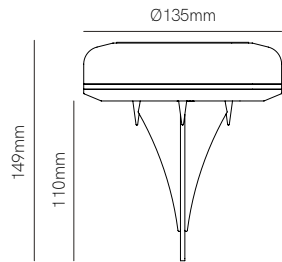

Twist

Technical Information

Power	1W
Installation	Floor
Color Temperature	Switch 2.700K / RGB
Lumens	20 lm
Material	ABS
Finishes	Black
Code	■ 5701