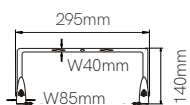

Ufo Lens switch  
120W / 160W / 200W

Ufo Lens switch  
140W / 190W / 240W

Technical Information

Power	Switch 120W / 160W / 200W	Switch 140W / 190W / 240W
Installation	Surface	Surface
Color Temperature	Switch 3.000K / 4.000K / 5.000K	Switch 3.000K / 4.000K / 5.000K
Lumens	123-169 lm/W	125-156 lm/W
Material	Aluminium	Aluminium
Finishes	Black	Black
Code	● 5149	● 5150

Accessories

Lira 100W/150W/200W  
■ 4566

Lira 240W  
■ 4567

5 YEARS WARRANTY | 50.000 HOURS | → | IP 65 | 100/260 VAC | PF >0,9 | CRI ≥80 | | CABLE 2M | 60°/90°/110° | 50/60 Hz | | +45°C / -25°C | CCT SWITCH | POWER SWITCH | >6KV | 1