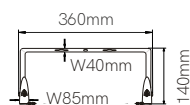

Lira 240W
■ 4567

5 YEARS WARRANTY | 50.000 HOURS | → | IP 65 | 100/260 VAC | PF >0,9 | CRI ≥80 | | CABLE 2M | 60°/90°/110° | 50/60 Hz | | +45°C / -25°C | CCT SWITCH | POWER SWITCH | >6KV | 1