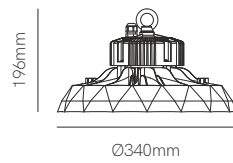

Ufo Lens switch  
60W / 80W / 100W

Ufo Lens switch  
90W / 120W / 150W

Technical Information

|                   |                                 |                                 |
|-------------------|---------------------------------|---------------------------------|
| Power             | Switch 60W / 80W / 100W         | Switch 90W / 120W / 150W        |
| Installation      | Surface                         | Surface                         |
| Color Temperature | Switch 3.000K / 4.000K / 5.000K | Switch 3.000K / 4.000K / 5.000K |
| Lumens            | 131-167 lm/W                    | 128-167 lm/W                    |
| Material          | Aluminium                       | Aluminium                       |
| Finishes          | Black                           | Black                           |
| Code              | ● 5147                          | ● 5148                          |