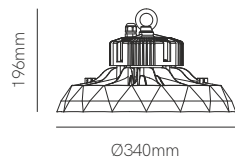

Ufo Lens switch  
60W / 80W / 100W

Ufo Lens switch  
90W / 120W / 150W

Technical Information

|                   |                                 |                                 |
|-------------------|---------------------------------|---------------------------------|
| Power             | Switch 60W / 80W / 100W         | Switch 90W / 120W / 150W        |
| Installation      | Surface                         | Surface                         |
| Color Temperature | Switch 3.000K / 4.000K / 5.000K | Switch 3.000K / 4.000K / 5.000K |
| Lumens            | 131-167 lm/W                    | 128-167 lm/W                    |
| Material          | Aluminium                       | Aluminium                       |
| Finishes          | Black                           | Black                           |
| Code              | ● 5147                          | ● 5148                          |