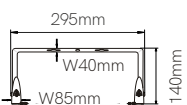

Ufo Lens switch  
60W / 80W / 100W

Ufo Lens switch  
90W / 120W / 150W

Technical Information

|                   |                                 |                                 |
|-------------------|---------------------------------|---------------------------------|
| Power             | Switch 60W / 80W / 100W         | Switch 90W / 120W / 150W        |
| Installation      | Surface                         | Surface                         |
| Color Temperature | Switch 3.000K / 4.000K / 5.000K | Switch 3.000K / 4.000K / 5.000K |
| Lumens            | 131-167 lm/W                    | 128-167 lm/W                    |
| Material          | Aluminium                       | Aluminium                       |
| Finishes          | Black                           | Black                           |
| Code              | ● 5147                          | ● 5148                          |

Accessories

Lira 100W/150W/200W  
■ 4566

5 YEARS WARRANTY | 50.000 HOURS | → | IP 65 | 100/260 VAC | PF >0,9 | CRI ≥80 | | CABLE 2M | 60°/90°/110° | 50/60 Hz | | +45°C / -25°C | CCT SWITCH | POWER SWITCH | >6KV | 1