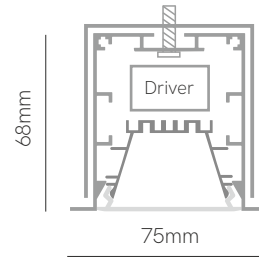

Urban E

*Spring clips included.

Control accessories: page 327

pages 326-333

pages 334-335

Technical Information

Power	46W / 57W / 69W / 80W / 103W	Material	Aluminium 6063
Lumens	4.830 lm - 14.008 lm	PCB	Rigid
Installation	Recessed		

Code	Diffuser (Angle)	Size (Power)	CCT (lm/W)	Driver / Emergency	Colour
Code 3	UGR (78°) 4	1.130mm (46W) 3	2.700K (112 lm/W) 2	On / Off 1	<input type="checkbox"/> White (9003) 1
	Opal (112°) 5	1.410mm (57W) 4	3.000K (128 lm/W) 3	Dali 2	<input checked="" type="checkbox"/> Black (9005) 2
		1.690mm (69W) 5	4.000K (136 lm/W) 4	Push 3	<input type="checkbox"/> Gray (9006) 3
		1.970mm (80W) 6	5.000K (136 lm/W) 5	Casambi 5	<input checked="" type="checkbox"/> Custom RAL
		2.530mm (103W) 7	2.700-5.500K (105 lm/W) 9	Tuya 7	
				Emergency + On / Off K1	
				Emergency + Dali K2	
				Emergency + Push K3	
				Emergency + Casambi K5	