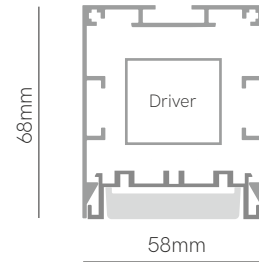

Urban market

Control accessories:  pages 334-335

Technical Information

Power	45W / 55,5W / 66W / 76,5W / 97,5W
Lumens	5.040 lm - 13.552 lm
Installation	Surface / Pendant
Material	Aluminium 6063
PCB	Rigid

Code	Diffuser (Angle)	Size (Power)	CCT (lm/W)	Driver	Colour
Code 2	Asymmetric (15°/60°) 1	1.130mm (45W) 3	3.000K (112 lm/W) 3	On / Off 1	<input type="checkbox"/> White (9003) 1
	Double asym.(60°/60°) 2	1.410mm (55,5W) 4	4.000K (118 lm/W) 4	Dali 2	<input checked="" type="checkbox"/> Black (9005) 2
	Optical (30°) 3	1.690mm (66W) 5	MEAT R - 3.200K (86 lm/W) R		<input checked="" type="checkbox"/>  Custom RAL
	Optical (60°) 6	1.970mm (76,5W) 6	HAM - 3.200K (85 lm/W) X		
	Optical (90°) 9	2.530mm (97,5W) 7	MEAT M - 3.500K (84 lm/W) M		
			FISH - 6.500K (139 lm/W) F		
			FRUIT - 4.200K (123 lm/W) V		
			BREAD - 2.700K (131 lm/W) P		