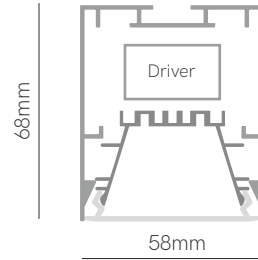

Urban track

*Finished luminaire.

Control accessories:  pages 326-333

Technical Information

Power	21W / 32W / 43W
Lumens	2.352 lm - 5.848 lm
Installation	Three Phase Track
Material	Aluminium 6063
PCB	Rigid

Code	Diffuser (Angle)	Size (Power)	CCT (lm/W)	Driver	Colour
Code 6	UGR (78°) 4	570mm (21W) 4	2.700K (112 lm/W) 2	On / Off 4	<input type="checkbox"/> White (9003) 1
	Opal (112°) 5	840mm (32W) 6	3.000K (128 lm/W) 3	Casambi 6	<input checked="" type="checkbox"/> Black (9005) 2
		1.130mm (43W) 8	4.000K (136 lm/W) 4		<input type="checkbox"/> Custom RAL
			5.000K (136 lm/W) 5		