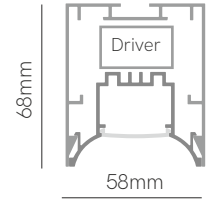

Urban work E

63mm x L

*Finished luminaire.
Includes clips, power cable and end caps.

Urban work

*Finished luminaire.
Includes suspension kit, power cable and end caps.

Control accessories: pages 326-333

pages 334-335

Technical Information

Power	35W / 43W / 51W / 59W / 97,5W
Lumens	3.675 lm - 11.505 lm
Installation	Recessed / Pendant

Material	Aluminium 6063
PCB	Rigid

Code	Diffuser (Angle)	Size (Power)	CCT (lm/W)	Driver / Emergency	Colour
Work E 7	Retracted (102°) 3	1.130mm (35W) 3	2.700K (105 lm/W) 2	On / Off 1	☐ White (9003) 1
Work 6		1.410mm (43W) 4	3.000K (112 lm/W) 3	Dali 2	☒ Black (9005) 2
		1.690mm (51W) 5	4.000K (118 lm/W) 4	Push 3	Custom RAL
		1.970mm (59W) 6	5.000K (118 lm/W) 5	Casambi 5	
		2.530mm (97,5W) 7	2.700-5.500K (105 lm/W) 9	Emerg.+ On / Off K1	
				Emerg.+ Dali K2	
		Emerg.+ Push K3			
		Emerg.+ Casambi K5			

Code: ☐ ☒ ☐ ☐ ☐ ☐

Emergency
4.000K 200lm | 1/3H.
EN 60598-2-2

Accessories pages 176-179. Consult delivery terms and conditions.

*Create your code according to your preferences. CCT 2.700-5.500K only works with driver 5 Casambi and 7 Tuyu.