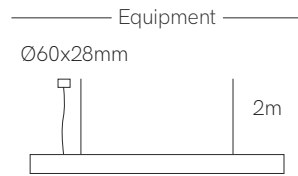

Urban work E

63mm x L

\*Finished luminaire.  
Includes clips, power cable and end caps.

Urban work

\*Finished luminaire.  
Includes suspension kit, power cable and end caps.

Control accessories:  pages 326-333

 pages 334-335

Technical Information

Power	35W / 43W / 51W / 59W / 97,5W
Lumens	3.675 lm - 11.505 lm
Installation	Recessed / Pendant

Material	Aluminium 6063
PCB	Rigid

Code	Diffuser (Angle)	Size (Power)	CCT (lm/W)	Driver / Emergency	Colour
Work E <b>7</b>	Retracted (102°) <b>3</b>	1.130mm (35W) <b>3</b>	2.700K (105 lm/W) <b>2</b>	On / Off <b>1</b>	<input type="checkbox"/> White (9003) <b>1</b>
Work <b>6</b>		1.410mm (43W) <b>4</b>	3.000K (112 lm/W) <b>3</b>	Dali <b>2</b>	<input checked="" type="checkbox"/> Black (9005) <b>2</b>
		1.690mm (51W) <b>5</b>	4.000K (118 lm/W) <b>4</b>	Push <b>3</b>	 Custom RAL
		1.970mm (59W) <b>6</b>	5.000K (118 lm/W) <b>5</b>	Casambi <b>5</b>	
		2.530mm (97,5W) <b>7</b>	2.700-5.500K (105 lm/W) <b>9</b>	Emerg.+ On / Off <b>K1</b>	
				Emerg.+ Dali <b>K2</b>	
		Emerg.+ Push <b>K3</b>			
		Emerg.+ Casambi <b>K5</b>			