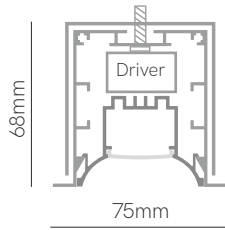

Urban work E

63mm x L

\*Finished luminaire.  
Includes clips, power cable and end caps.

Urban work

\*Finished luminaire.  
Includes suspension kit, power cable and end caps.

Control accessories:  pages 326-333

 pages 334-335

Technical Information

Power	35W / 43W / 51W / 59W / 97,5W
Lumens	3.675 lm - 11.505 lm
Installation	Recessed / Pendant

Material	Aluminium 6063
PCB	Rigid

Code	Diffuser (Angle)	Size (Power)	CCT (lm/W)	Driver / Emergency	Colour
Work E <b>7</b>	Retracted (102°) <b>3</b>	1.130mm (35W) <b>3</b>	2.700K (105 lm/W) <b>2</b>	On / Off <b>1</b>	<input type="checkbox"/> White (9003) <b>1</b>
Work <b>6</b>		1.410mm (43W) <b>4</b>	3.000K (112 lm/W) <b>3</b>	Dali <b>2</b>	<input checked="" type="checkbox"/> Black (9005) <b>2</b>
		1.690mm (51W) <b>5</b>	4.000K (118 lm/W) <b>4</b>	Push <b>3</b>	 Custom RAL
		1.970mm (59W) <b>6</b>	5.000K (118 lm/W) <b>5</b>	Casambi <b>5</b>	
		2.530mm (97,5W) <b>7</b>	2.700-5.500K (105 lm/W) <b>9</b>	Emerg.+ On / Off <b>K1</b>	
				Emerg.+ Dali <b>K2</b>	
		Emerg.+ Push <b>K3</b>			
		Emerg.+ Casambi <b>K5</b>			