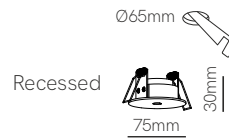

Volt r GU10 base

Volt sq GU10 base

*Included surface base (mounted) and recessed base (not mounted).

Technical Information

Installation	Surface / Recessed	Surface / Recessed
Material	Aluminium	Aluminium
Finishes	White / Black	White / Black
Bulbholder	50mm GU10 (except Power bulb)	50mm GU10 (except Power bulb)
Code	<p>○ 5049</p> <p>● 5050</p> <p>① Custom RAL</p>	<p>□ 5051</p> <p>■ 5052</p> <p>① Custom RAL</p>