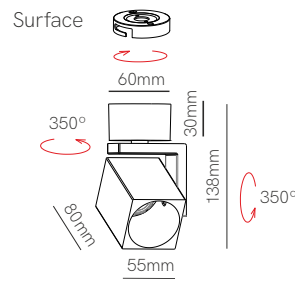

Volt r GU10 base

Volt sq GU10 base

*Included surface base (mounted) and recessed base (not mounted).

Technical Information

Installation	Surface / Recessed	Surface / Recessed
Material	Aluminium	Aluminium
Finishes	White / Black	White / Black
Bulbholder	50mm GU10 (except Power bulb)	50mm GU10 (except Power bulb)
Code	<p>○ 5049</p> <p>● 5050</p> <p>① Custom RAL</p>	<p>□ 5051</p> <p>■ 5052</p> <p>① Custom RAL</p>