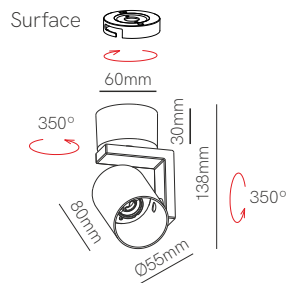

Volt r GU10 base

Volt sq GU10 base

*Included surface base (mounted) and recessed base (not mounted).

Technical Information

Installation	Surface / Recessed	Surface / Recessed
Material	Aluminium	Aluminium
Finishes	White / Black	White / Black
Bulbholder	50mm GU10 (except Power bulb)	50mm GU10 (except Power bulb)
Code	<p>○ 5049</p> <p>● 5050</p> <p>① Custom RAL</p>	<p>□ 5051</p> <p>■ 5052</p> <p>① Custom RAL</p>