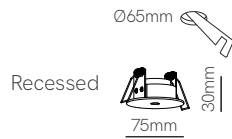

Volt r GU10 base

Volt sq GU10 base

*Included surface base (mounted) and recessed base (not mounted).

Technical Information

Installation	Surface / Recessed	Surface / Recessed
Material	Aluminium	Aluminium
Finishes	White / Black	White / Black
Bulbholder	50mm GU10 (except Power bulb)	50mm GU10 (except Power bulb)
Code	<p>○ 5049</p> <p>● 5050</p> <p>① Custom RAL</p>	<p>□ 5051</p> <p>■ 5052</p> <p>① Custom RAL</p>