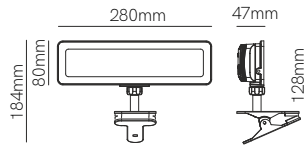

Wech

Technical Information

Power	10W
Installation	Portable
Color Temperature	Switch 3.000K / 4.000K / 5.000K
Lumens	600 lm
Material	Aluminium & Polycarbonate
Finishes	White / Black
Code	<input type="checkbox"/> 5004 <input checked="" type="checkbox"/> 5005

Clamp, lyre and charger included.