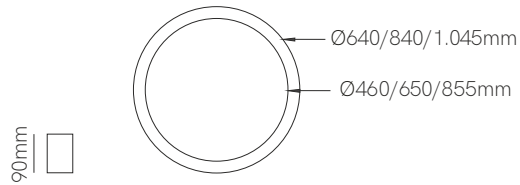

Zero direct XL

\*Finished luminaire. Includes power supply, suspension kit and power cable.

Control accessories:  page 327  pages 326-333  pages 334-335

Technical Information

Power	78W / 105W / 131W
Lumens	5,382 lm - 10,349 lm
Installation	Pendant
Material	Aluminium 6063
PCB	Rigid

Code	Diffuser (Angle)	Size (Power)	CCT (lm/W)	Driver	Colour
Code 1	Opal (100°) 3	640mm (78W) 2	2.700K (69 lm/W) 2	On / Off 1	○ White (9003) 1
		840mm (105W) 5	3.000K (75 lm/W) 3	Dali 2	● Black (9005) 2
		1.045mm (131W) 6	4.000K (79 lm/W) 4	Push 3	
				Casambi 5	