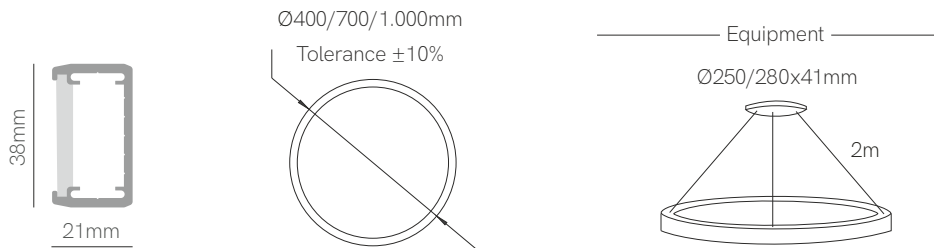

Zero out XL

\*Finished luminaire. Includes power supply, suspension kit and power cable.

Control accessories:  page 327  pages 326-333  pages 334-335

Technical Information

Power	37W / 65W / 94W
Lumens	3.885 lm - 10.810 lm
Installation	Pendant
Material	Aluminium 6063
PCB	Flex (Fine 30)

Code	Diffuser (Angle)	Size (Power)	CCT (lm/W)	Driver	Colour
Code 9	Opal (100°) 2	400mm (37W) 1	2.700K (105 lm/W) 2	On / Off 1	○ White (9003) 1
		700mm (65W) 2	3.000K (110 lm/W) 3	Dali 2	● Black (9005) 2
		1.000mm (94W) 9	4.000K (115 lm/W) 4	Push 3	● Matt Gold 4
			RGB-W (60 lm/W) 7	Casambi 5	● Silver 5
			2.700-5.500K (70 lm/W) 9	Tuya 7	● Custom RAL