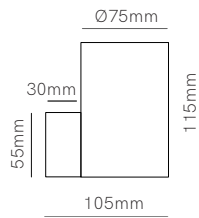

Zio GU10 wall

Zio GU10 wall dual

*GU10 Bulbholder included, LED lamp not included.

Technical Information

Installation	Surface	Surface
Material	Aluminium	Aluminium
Finishes	White / Black / Corten	White / Black / Corten
Bulbholder	50mm GU10 (except Power bulb)	50mm GU10 (except Power bulb)
Code	<input type="checkbox"/> 5012 <input checked="" type="checkbox"/> 5013 <input type="checkbox"/> 5014 <input checked="" type="checkbox"/> Custom RAL	<input type="checkbox"/> 5015 <input checked="" type="checkbox"/> 5016 <input type="checkbox"/> 5017 <input checked="" type="checkbox"/> Custom RAL