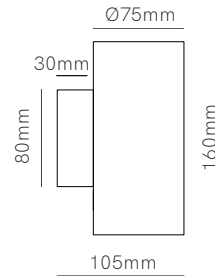

Zio GU10 wall

Zio GU10 wall dual

*GU10 Bulbholder included, LED lamp not included.

Technical Information

Installation	Surface	Surface
Material	Aluminium	Aluminium
Finishes	White / Black / Corten	White / Black / Corten
Bulbholder	50mm GU10 (except Power bulb)	50mm GU10 (except Power bulb)
Code	<input type="checkbox"/> 5012 <input checked="" type="checkbox"/> 5013 <input type="checkbox"/> 5014 <input checked="" type="checkbox"/> Custom RAL	<input type="checkbox"/> 5015 <input checked="" type="checkbox"/> 5016 <input type="checkbox"/> 5017 <input checked="" type="checkbox"/> Custom RAL