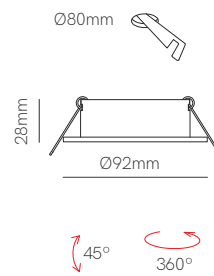

One recessed

Zio recessed

*GU10 Bulbholder included, except 258226C and 257226C.

Technical Information

Installation	Recessed	Recessed
Material	Aluminium	Aluminium
Finishes	White / Black / Brushed alumin.	White / Black / Brushed alumin.
Bulbholder	50mm GU10	50mm GU10
Code	○ 4478 ● 4479 ● 258226C ① Custom RAL	□ 4476 ■ 4477 ■ 257226C ① Custom RAL

① Consult delivery terms and conditions.