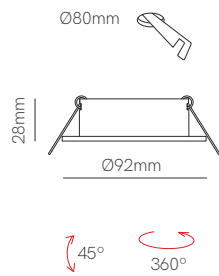

One recessed

Zio recessed

*GU10 Bulbholder included, except 258226C and 257226C.

Technical Information

Installation	Recessed	Recessed
Material	Aluminium	Aluminium
Finishes	White / Black / Brushed alumin.	White / Black / Brushed alumin.
Bulbholder	50mm GU10	50mm GU10
Code	○ 4478 ● 4479 ● 258226C ① Custom RAL	□ 4476 ■ 4477 ■ 257226C ① Custom RAL

① Consult delivery terms and conditions.