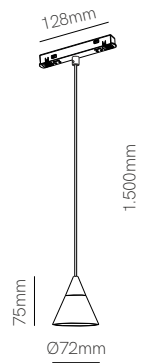

Zoe 48V suspension

\*Need power supply (page 410).

Technical Information

Power	7W
Installation	Magnet Track
Color Temperature	2.700K / 3.000K
Lumens	360 lm / 370 lm
Material	Aluminium
Finishes	White / Black

Code	△	2.700K	4795
	△	3.000K	4796
	▲	2.700K	4797
	▲	3.000K	4798
	①	Custom RAL	

① Consult delivery terms and conditions.

3 YEARS WARRANTY | 26.000 HOURS | IP 20 | 48V DC | UGR <19 | CRI ≥90 | III | 38° | +40°C / -20°C | 1/36