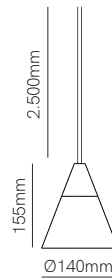

Zoe space

Zoe XL space

\*Base not included.

You need to choose a base to complete the installation.

Technical Information

Power	8W	15W
V / I in	20-55vdc / 150mA	20-42vdc / 350mA
Installation	Surface / Recessed	Surface / Recessed
Color Temperature	Switch 2.700K / 3.200K / 4.000K	Switch 2.700K / 3.200K / 4.000K
Lumens	570 lm	1.100 lm
Material	Aluminium	Aluminium
Finishes	White / Black	White / Black

Code	△ 5092	△ 5094
	▲ 5093	▲ 5095
	🌈 Custom RAL	🌈 Custom RAL

1/30

1/12

🔴 Consult delivery terms and conditions.

Accessories

Surface Base  
Ø75x33mm  
○ 5118 (8W)  
● 5119 (8W)  
○ 5122 (15W)  
● 5123 (15W)

Recessed Base  
Ø90x22mm / 80mm  
○ 5120 (8W)  
● 5121 (8W)  
○ 5124 (15W)  
● 5125 (15W)

Holder space  
○ 5106  
● 5107

Wire space (1m)  
○ 5128  
● 5129

Side base / Front base Ø250mm  
Side base / Front base Ø280mm  
Side base / Front base Ø330mm

\*See pages 507 and 509 for available codes of Side base and Front base.

3 YEARS WARRANTY | 30.000 HOURS | IP 20 | 100/277 VAC | UGR <19 | PF >0,9 | CRI ≥93 | Nano base | Side/front base | 38° | 50/60 Hz | +45°C / -20°C | CCT SWITCH