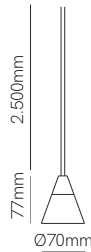

Zoe space

Zoe XL space

\*Base not included.

You need to choose a base to complete the installation.

Technical Information

Power	8W	15W
V / I in	20-55vdc / 150mA	20-42vdc / 350mA
Installation	Surface / Recessed	Surface / Recessed
Color Temperature	Switch 2.700K / 3.200K / 4.000K	Switch 2.700K / 3.200K / 4.000K
Lumens	570 lm	1.100 lm
Material	Aluminium	Aluminium
Finishes	White / Black	White / Black

Code	△ 5092	△ 5094
	▲ 5093	▲ 5095
	🌈 Custom RAL	🌈 Custom RAL

1/30

1/12

🔴 Consult delivery terms and conditions.

Accessories

Surface Base  
Ø75x33mm  
○ 5118 (8W)  
● 5119 (8W)  
○ 5122 (15W)  
● 5123 (15W)

Recessed Base  
Ø90x22mm / 80mm  
○ 5120 (8W)  
● 5121 (8W)  
○ 5124 (15W)  
● 5125 (15W)

Holder space  
○ 5106  
● 5107

Wire space (1m)  
○ 5128  
● 5129

Side base / Front base Ø250mm  
Side base / Front base Ø280mm  
Side base / Front base Ø330mm

\*See pages 507 and 509 for available codes of Side base and Front base.

3 YEARS WARRANTY | 30.000 HOURS | IP 20 | 100/277 VAC | UGR <19 | PF >0,9 | CRI ≥93 | Nano base | Side/front base | 38° | 50/60 Hz | +45°C / -20°C | CCT SWITCH