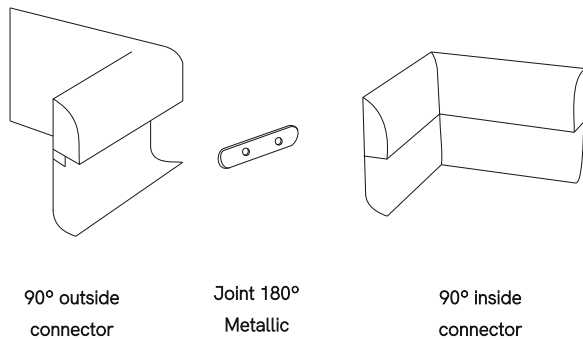

Box 65

Profiles

65121, 65122, 65119

Instrucciones de montaje/ Assembly instructions/ Instructions de montage/ Montageanleitung/ Istruzioni di montaggio

Danger !
220/240 VAC

Qualified
Electrician

1.0

2.0

3.0

4.0

90° outside
connector

Joint 180°
Metallic

90° inside
connector

5.0

6.0

RoHS