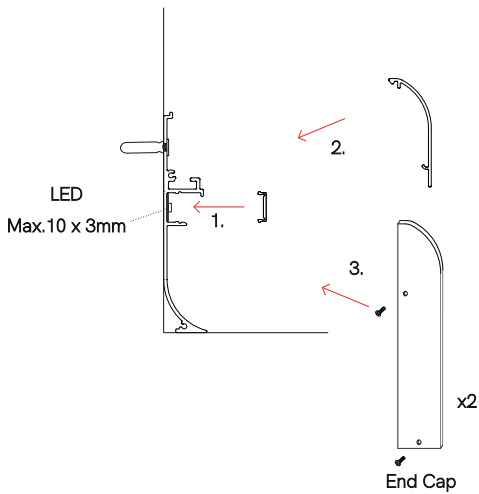

Box 65

Profiles

65121, 65122, 65119

Instrucciones de montaje/ Assembly instructions/ Instructions de montage/ Montageanleitung/ Istruzioni di montaggio

Danger !
220/240 VAC

Qualified
Electrician

1.0

2.0

3.0

4.0

90° outside
connector

Joint 180°
Metallic

90° inside
connector

5.0

6.0

RoHS

3
YEARS
WARRANTY

IP
20

2m
Max