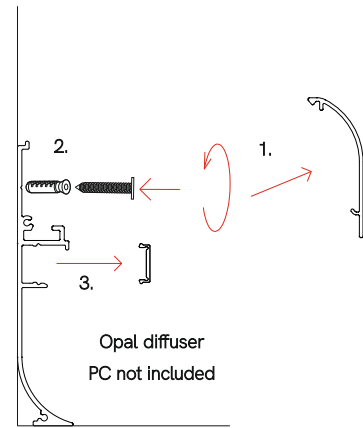

Box 65

Profiles

65121, 65122, 65119

Instrucciones de montaje/ Assembly instructions/ Instructions de montage/ Montageanleitung/ Istruzioni di montaggio

Danger !
220/240 VAC

Qualified
Electrician

1.0

2.0

3.0

4.0

90° outside
connector

Joint 180°
Metallic

90° inside
connector

5.0

6.0

RoHS