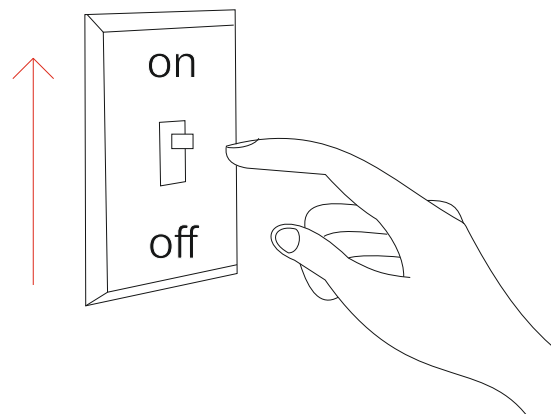

3.0

4.0

90° outside
connector

Joint 180°
Metallic

90° inside
connector

5.0

6.0

RoHS