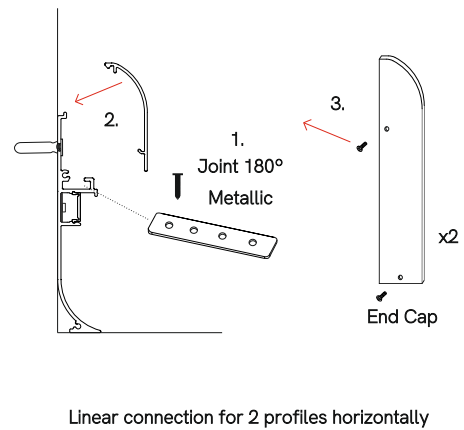

Box 65

Profiles

65121, 65122, 65119

Instrucciones de montaje/ Assembly instructions/ Instructions de montage/ Montageanleitung/ Istruzioni di montaggio

Danger !
220/240 VAC

Qualified
Electrician

1.0

2.0

3.0

4.0

90° outside
connector

Joint 180°
Metallic

90° inside
connector

5.0

6.0

RoHS