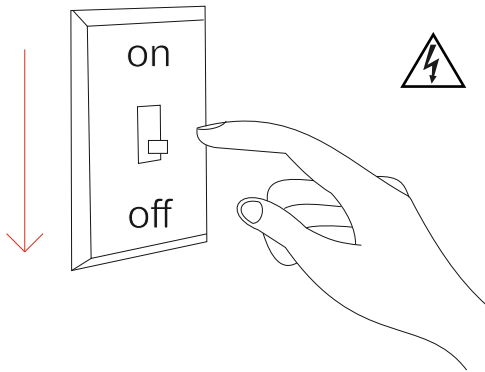

Box 65

Profiles

65121, 65122, 65119

Instrucciones de montaje/ Assembly instructions/ Instructions de montage/ Montageanleitung/ Istruzioni di montaggio

Danger !
220/240 VAC

Qualified
Electrician

1.0

2.0

3.0

4.0

90° outside
connector

Joint 180°
Metallic

90° inside
connector

5.0

6.0

RoHS