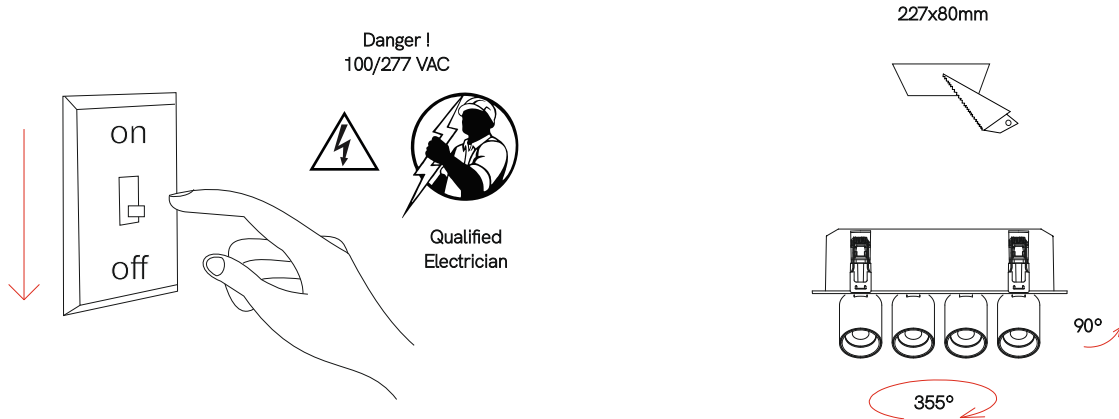

Mini Oxo rect 4

recessed

5065, 5066

24W

Instrucciones de montaje/ Assembly instructions/ Instructions de montage/ Montageanleitung/ Istruzioni di montaggio

1.0

2.0

3.0 Disconnect the mains power before operating the power or CCT selection switch. 4.0