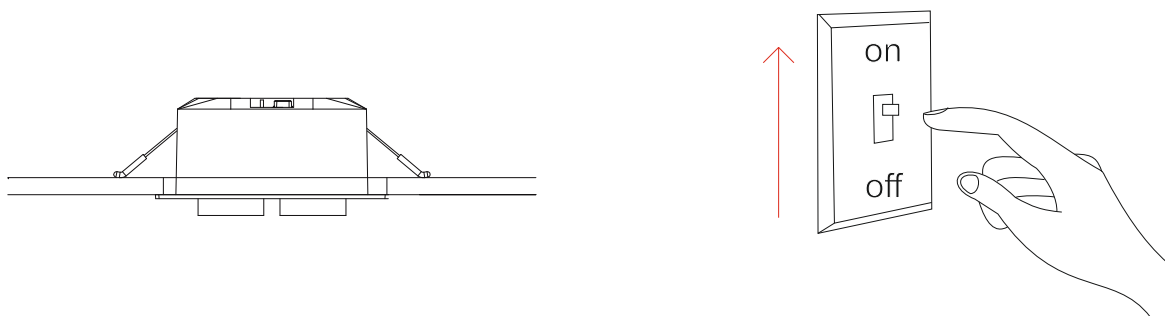

Mini Oxo rect 4

recessed

5065, 5066

24W

Instrucciones de montaje/ Assembly instructions/ Instructions de montage/ Montageanleitung/ Istruzioni di montaggio

1.0

2.0

3.0 Disconnect the mains power before operating the power or CCT selection switch. 4.0