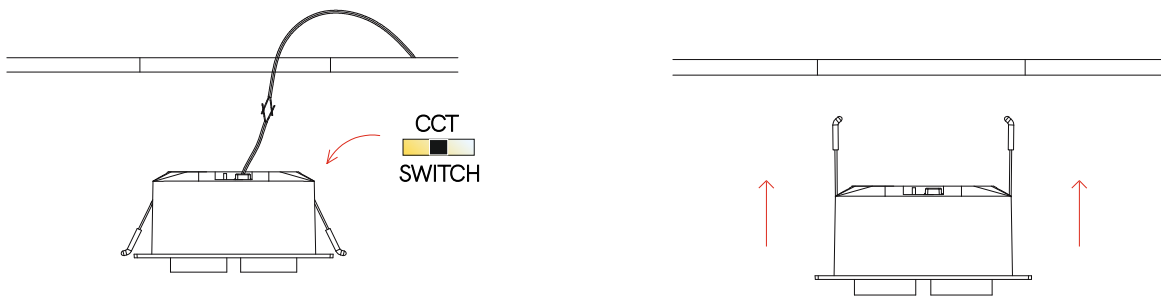

Mini Oxo rect 4

recessed

5065, 5066

24W

Instrucciones de montaje/ Assembly instructions/ Instructions de montage/ Montageanleitung/ Istruzioni di montaggio

1.0

2.0

3.0 Disconnect the mains power before operating the power or CCT selection switch. 4.0