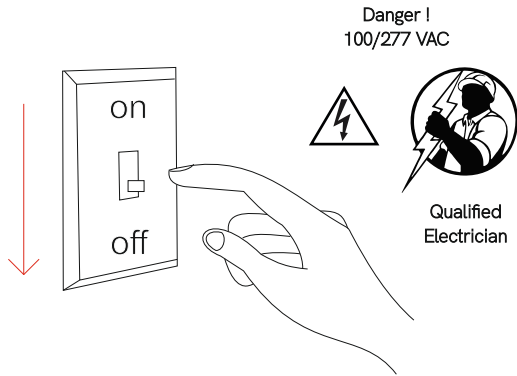

Mini Oxo rect 6

recessed

5067, 5068

36W

Instrucciones de montaje/ Assembly instructions/ Instructions de montage/ Montageanleitung/ Istruzioni di montaggio

1.0

2.0

3.0 Disconnect the mains power before operating the power or CCT selection switch. 4.0