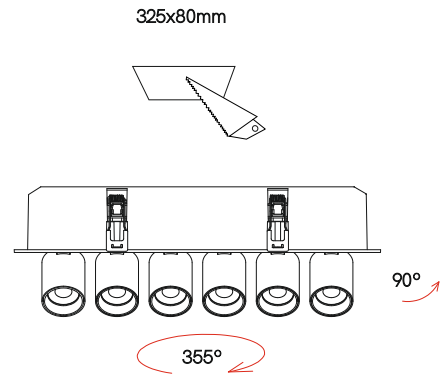

Mini Oxo rect 6

recessed

5067, 5068

36W

Instrucciones de montaje/ Assembly instructions/ Instructions de montage/ Montageanleitung/ Istruzioni di montaggio

1.0

2.0

3.0 Disconnect the mains power before operating the power or CCT selection switch. 4.0