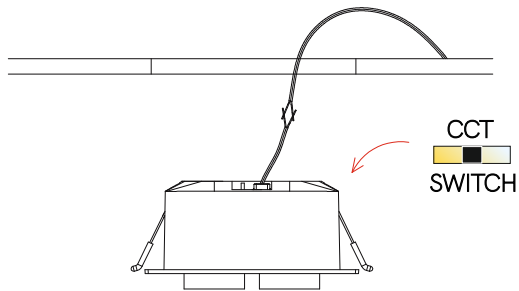

Mini Oxo rect 6

recessed

5067, 5068

36W

Instrucciones de montaje/ Assembly instructions/ Instructions de montage/ Montageanleitung/ Istruzioni di montaggio

1.0

2.0

3.0 Disconnect the mains power before operating the power or CCT selection switch. 4.0