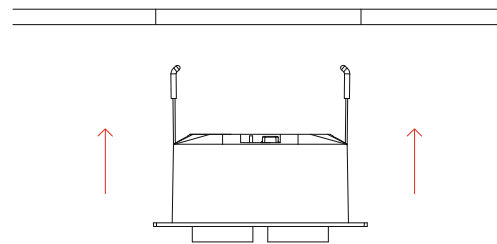

Mini Oxo rect 6

recessed

5067, 5068

36W

Instrucciones de montaje/ Assembly instructions/ Instructions de montage/ Montageanleitung/ Istruzioni di montaggio

1.0

2.0

3.0 Disconnect the mains power before operating the power or CCT selection switch. 4.0