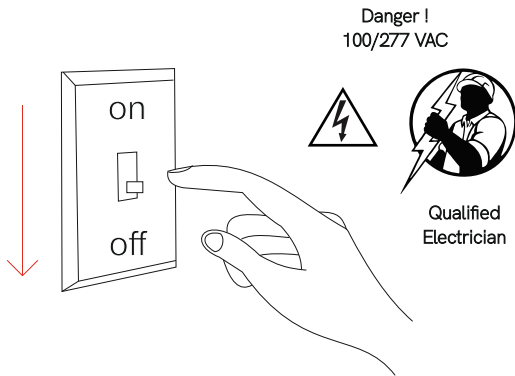

Mini Oxo r recessed

recessed

5061, 5062

6W

BENEITO FAURE®

passion for led light

Instrucciones de montaje/ Assembly instructions/ Instructions de montage/ Montageanleitung/ Istruzioni di montaggio

1.0

2.0

3.0 Disconnect the mains power before operating the power or CCT selection switch.

4.0

5.0

6.0

7.0