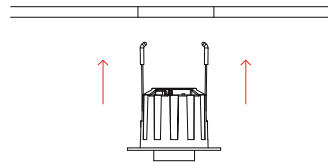

Mini Oxo r recessed

recessed

5061, 5062

6W

BENEITO FAURE®

passion for led light

Instrucciones de montaje/ Assembly instructions/ Instructions de montage/ Montageanleitung/ Istruzioni di montaggio

1.0

2.0

3.0 Disconnect the mains power before operating the power or CCT selection switch.

4.0

5.0

6.0

7.0