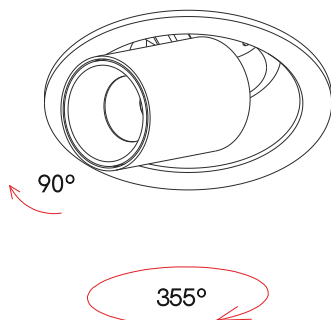

3.0 Disconnect the mains power before operating the power or CCT selection switch.

4.0

5.0