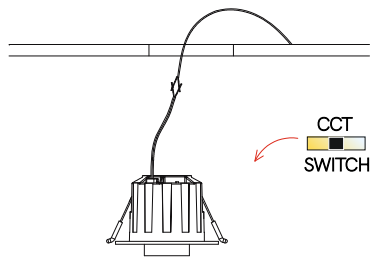

Mini Oxo r recessed

recessed

5061, 5062

6W

BENEITO FAURE®

passion for led light

Instrucciones de montaje/ Assembly instructions/ Instructions de montage/ Montageanleitung/ Istruzioni di montaggio

1.0

2.0

3.0 Disconnect the mains power before operating the power or CCT selection switch.

4.0

5.0

6.0

7.0