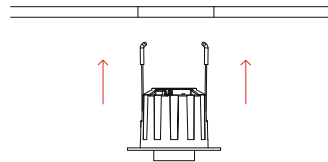

3.0 Disconnect the mains power before operating the power or CCT selection switch.

4.0