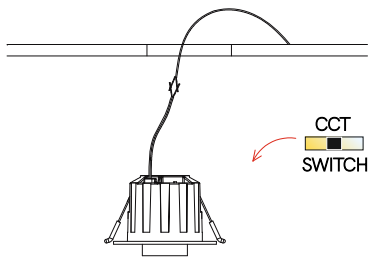

Mini Oxo sq recessed

recessed

5108, 5109

6W

BENEITO FAURE[®]

passion for led light

Instrucciones de montaje/ Assembly instructions/ Instructions de montage/ Montageanleitung/ Istruzioni di montaggio

1.0

2.0

3.0 Disconnect the mains power before operating the power or CCT selection switch.

4.0

5.0

6.0

7.0