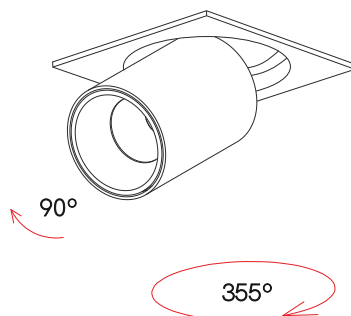

Mini Oxo sq recessed

recessed

5108, 5109

6W

BENEITO FAURE[®]

passion for led light

Instrucciones de montaje/ Assembly instructions/ Instructions de montage/ Montageanleitung/ Istruzioni di montaggio

1.0

2.0

3.0 Disconnect the mains power before operating the power or CCT selection switch.

4.0

5.0

6.0

7.0