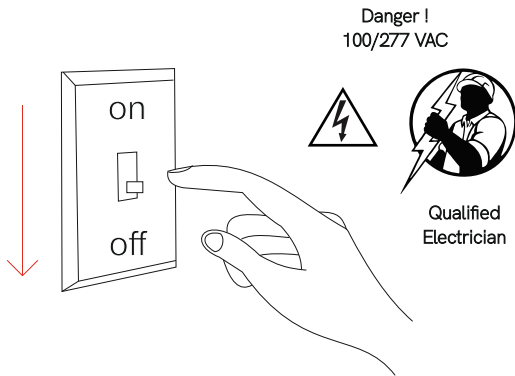

Mini Oxo sq recessed

recessed

5108, 5109

6W

BENEITO FAURE[®]

passion for led light

Instrucciones de montaje/ Assembly instructions/ Instructions de montage/ Montageanleitung/ Istruzioni di montaggio

1.0

2.0

3.0 Disconnect the mains power before operating the power or CCT selection switch.

4.0

5.0

6.0

7.0