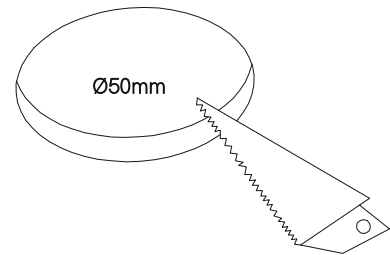

Nano oxo r recessed

recessed

4549, 4549-N, 4551, 4551-N

4W

Instrucciones de montaje/ Assembly instructions/ Instructions de montage/ Montageanleitung/ Istruzioni di montaggio

1.0

2.0

3.0 Disconnect the mains power before operating the power or CCT selection switch.

4.0

5.0

6.0