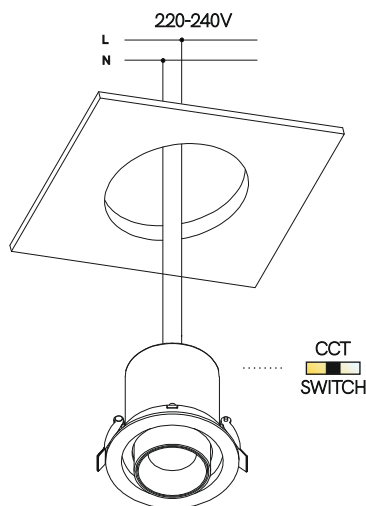

Nano oxo r recessed

recessed

4549, 4549-N, 4551, 4551-N

4W

Instrucciones de montaje/ Assembly instructions/ Instructions de montage/ Montageanleitung/ Istruzioni di montaggio

1.0

2.0

3.0 Disconnect the mains power before operating the power or CCT selection switch.