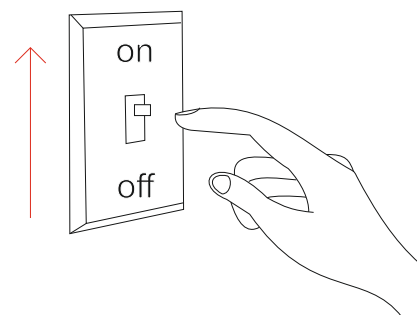

Nano oxo r recessed

recessed

4549, 4549-N, 4551, 4551-N

4W

Instrucciones de montaje/ Assembly instructions/ Instructions de montage/ Montageanleitung/ Istruzioni di montaggio

1.0

2.0

3.0 Disconnect the mains power before operating the power or CCT selection switch.

4.0

5.0

6.0