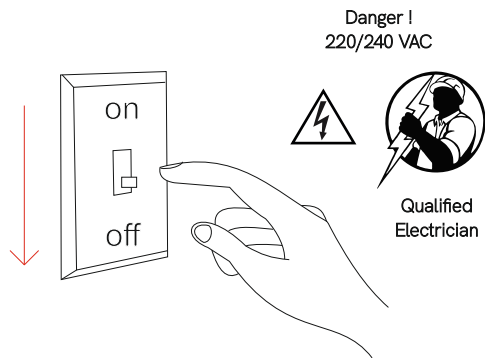

Nano oxo r recessed

recessed

4549, 4549-N, 4551, 4551-N

4W

Instrucciones de montaje/ Assembly instructions/ Instructions de montage/ Montageanleitung/ Istruzioni di montaggio

1.0

2.0

3.0 Disconnect the mains power before operating the power or CCT selection switch.