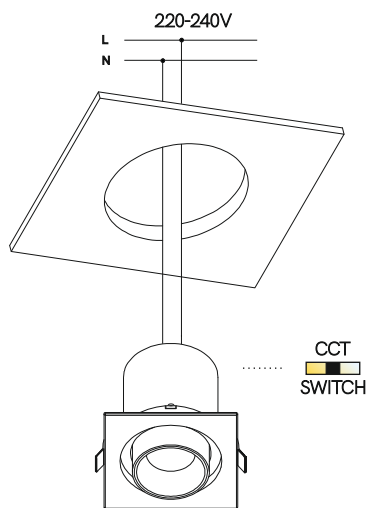

Nano oxo sq recessed

recessed

4550, 4550-N, 4552, 4552-N

4W

Instrucciones de montaje/ Assembly instructions/ Instructions de montage/ Montageanleitung/ Istruzioni di montaggio

1.0

2.0

3.0 Disconnect the mains power before operating the power or CCT selection switch. 4.0