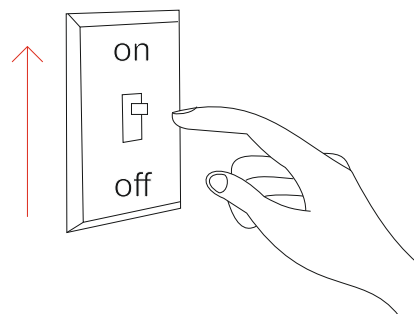

Nano oxo sq recessed

recessed

4550, 4550-N, 4552, 4552-N

4W

Instrucciones de montaje/ Assembly instructions/ Instructions de montage/ Montageanleitung/ Istruzioni di montaggio

1.0

2.0

3.0 Disconnect the mains power before operating the power or CCT selection switch. 4.0

5.0

6.0