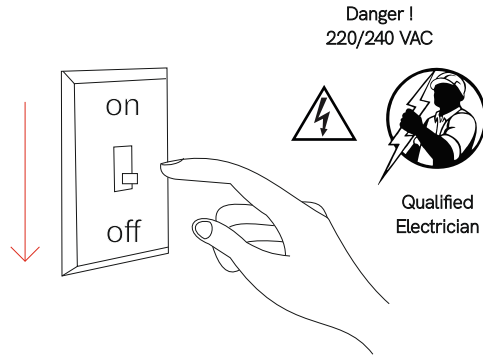

Nano oxo sq recessed

recessed

4550, 4550-N, 4552, 4552-N

4W

Instrucciones de montaje/ Assembly instructions/ Instructions de montage/ Montageanleitung/ Istruzioni di montaggio

1.0

2.0

3.0 Disconnect the mains power before operating the power or CCT selection switch. 4.0