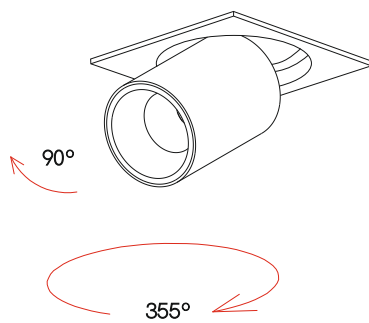

Nano oxo sq recessed

recessed

4550, 4550-N, 4552, 4552-N

4W

Instrucciones de montaje/ Assembly instructions/ Instructions de montage/ Montageanleitung/ Istruzioni di montaggio

1.0

2.0

3.0 Disconnect the mains power before operating the power or CCT selection switch. 4.0