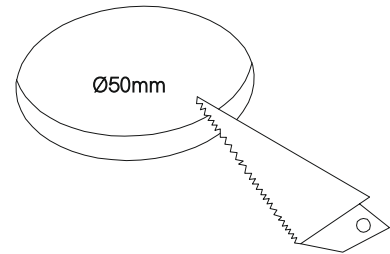

Nano oxo sq recessed

recessed

4550, 4550-N, 4552, 4552-N

4W

Instrucciones de montaje/ Assembly instructions/ Instructions de montage/ Montageanleitung/ Istruzioni di montaggio

1.0

2.0

3.0 Disconnect the mains power before operating the power or CCT selection switch. 4.0