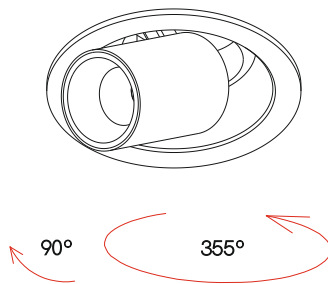

Oxo r dimm recessed

recessed

4457-D, 4458-D

12W

BENEITO FAURE

passion for led light

Instrucciones de montaje/ Assembly instructions/ Instructions de montage/ Montageanleitung/ Istruzioni di montaggio

1.0

2.0

3.0 Disconnect the mains power before operating the power or CCT selection switch.

4.0

5.0

6.0