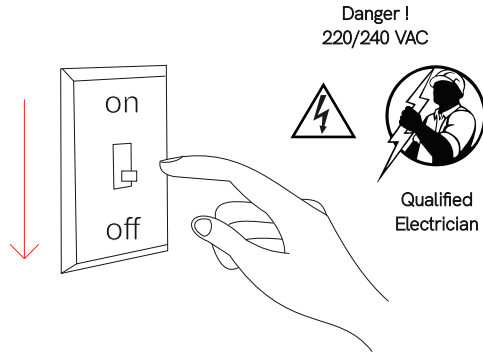

# Oxo r dimm recessed

recessed

4457-D, 4458-D

12W

**BENEITO FAURE**

passion for led light

Instrucciones de montaje/ Assembly instructions/ Instructions de montage/ Montageanleitung/ Istruzioni di montaggio

1.0

2.0

3.0 Disconnect the mains power before operating the power or CCT selection switch.

4.0

5.0

6.0