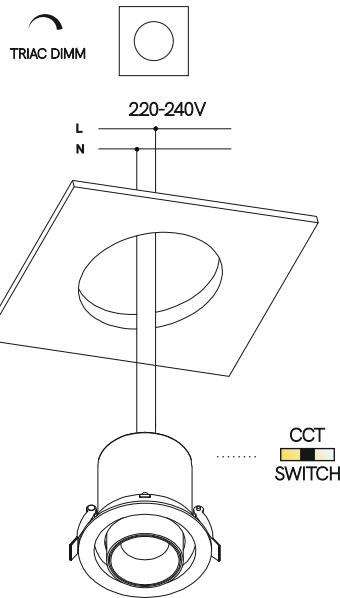

# Oxo r dimm recessed

recessed

4457-D, 4458-D

12W

**BENEITO FAURE**

passion for led light

Instrucciones de montaje/ Assembly instructions/ Instructions de montage/ Montageanleitung/ Istruzioni di montaggio

1.0

2.0

3.0 Disconnect the mains power before operating the power or CCT selection switch.

4.0

5.0

6.0