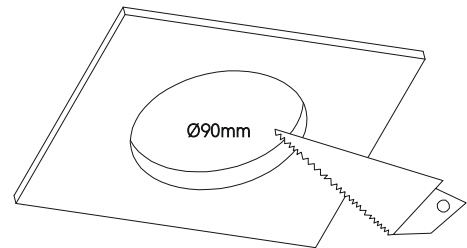

1.0

2.0

3.0 Disconnect the mains power before operating the power or CCT selection switch.

4.0