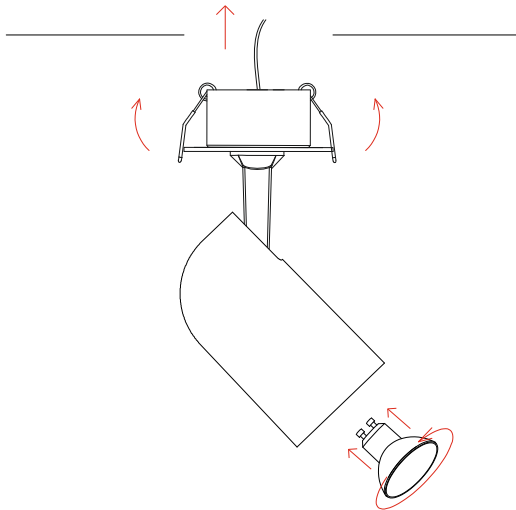

Picolo recessed base accessory

recessed

4835, 4836

GU10

BENEITO FAURE®

passion for led light

Instrucciones de montaje/ Assembly instructions/ Instructions de montage/ Montageanleitung/ Istruzioni di montaggio

1.0

2.0

3.0 Disconnect the mains power before operating the power or CCT selection switch. 4.0

RoHS

>0,9
PF

CRI
≥80

15°
38°
60°

CCT
SWITCH