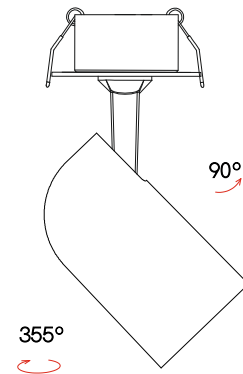

Picolo recessed base accessory

recessed

4835, 4836

GU10

BENEITO FAURE®

passion for led light

Instrucciones de montaje/ Assembly instructions/ Instructions de montage/ Montageanleitung/ Istruzioni di montaggio