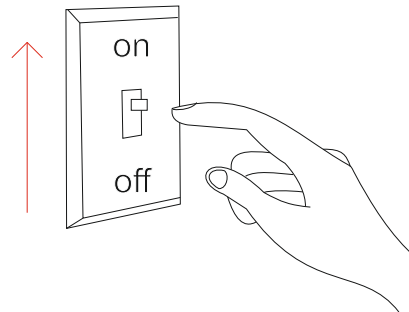

Picolo recessed base accessory

recessed

4835, 4836

GU10

BENEITO FAURE®

passion for led light

Instrucciones de montaje/ Assembly instructions/ Instructions de montage/ Montageanleitung/ Istruzioni di montaggio

1.0

2.0

3.0 Disconnect the mains power before operating the power or CCT selection switch. 4.0

RoHS

>0,9
PF

CRI
≥80

15°
38°
60°

CCT
SWITCH