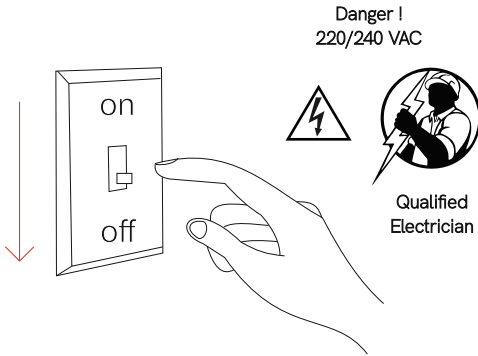

Picolo recessed base accessory

recessed

4835, 4836

GU10

BENEITO FAURE®

passion for led light

Instrucciones de montaje/ Assembly instructions/ Instructions de montage/ Montageanleitung/ Istruzioni di montaggio

1.0

2.0

3.0 Disconnect the mains power before operating the power or CCT selection switch. 4.0

RoHS

>0,9
PF

CRI
≥80

15°
38°
60°

CCT
SWITCH