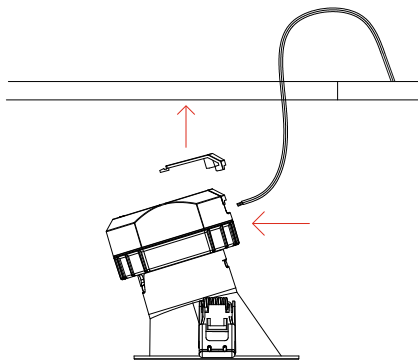

# Pulcom r asymm trim

recessed

4763, 4764, 4821, 4822

8W

Instrucciones de montaje/ Assembly instructions/ Instructions de montage/ Montageanleitung/ Istruzioni di montaggio

1.0

2.0

3.0

4.0 Disconnect the mains power before operating the power or CCT selection switch.

4.0

5.0