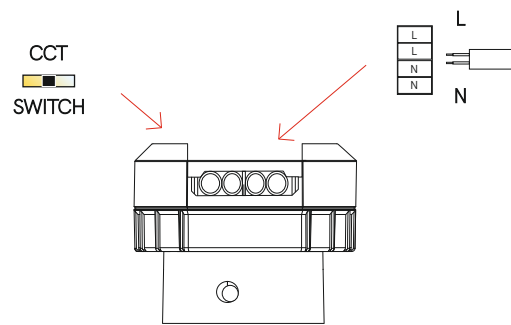

# Pulcom r asymm trim

recessed

4763, 4764, 4821, 4822

8W

Instrucciones de montaje/ Assembly instructions/ Instructions de montage/ Montageanleitung/ Istruzioni di montaggio

1.0

2.0

3.0

4.0 Disconnect the mains power before operating the power or CCT selection switch.

4.0

5.0