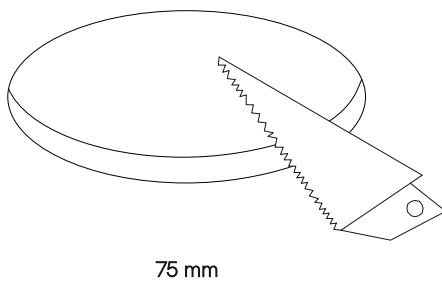

Pulcom r recessed

recessed

4742, 4746

8W

Instrucciones de montaje/ Assembly instructions/ Instructions de montage/ Montageanleitung/ Istruzioni di montaggio

1.0

2.0

3.0 Disconnect the mains power before operating the power or CCT selection switch.