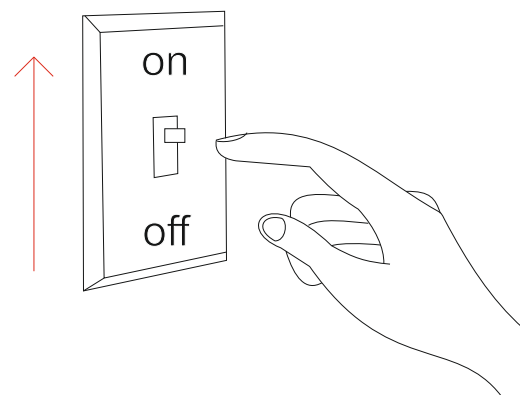

Pulcom r recessed

recessed

4742, 4746

8W

Instrucciones de montaje/ Assembly instructions/ Instructions de montage/ Montageanleitung/ Istruzioni di montaggio

1.0

2.0

3.0 Disconnect the mains power before operating the power or CCT selection switch.