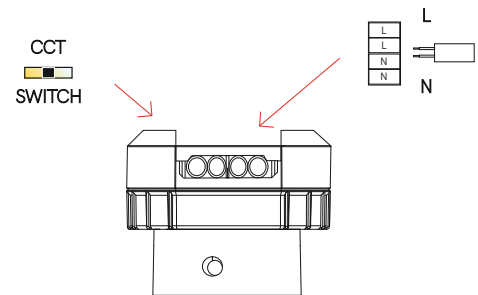

Pulcom r recessed

recessed

4742, 4746

8W

Instrucciones de montaje/ Assembly instructions/ Instructions de montage/ Montageanleitung/ Istruzioni di montaggio

1.0

2.0

3.0 Disconnect the mains power before operating the power or CCT selection switch.