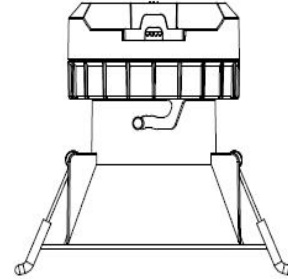

Pulcom r recessed

recessed

4742, 4746

8W

Instrucciones de montaje/ Assembly instructions/ Instructions de montage/ Montageanleitung/ Istruzioni di montaggio

1.0

2.0

3.0 Disconnect the mains power before operating the power or CCT selection switch.