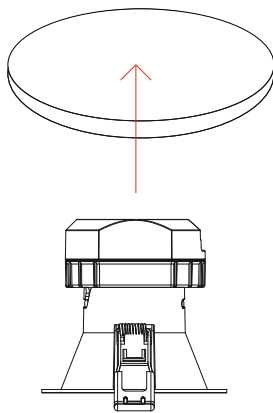

Pulcom r recessed

recessed

4742, 4746

8W

Instrucciones de montaje/ Assembly instructions/ Instructions de montage/ Montageanleitung/ Istruzioni di montaggio

1.0

2.0

3.0 Disconnect the mains power before operating the power or CCT selection switch.