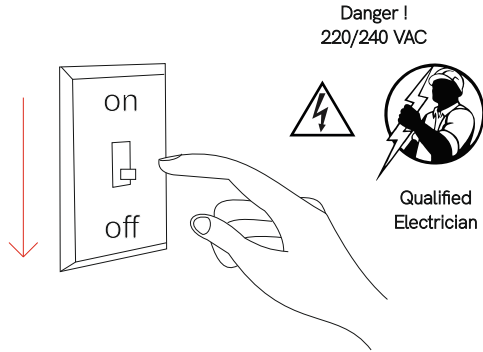

Pulcom r recessed

recessed

4742, 4746

8W

Instrucciones de montaje/ Assembly instructions/ Instructions de montage/ Montageanleitung/ Istruzioni di montaggio

1.0

2.0

3.0 Disconnect the mains power before operating the power or CCT selection switch.