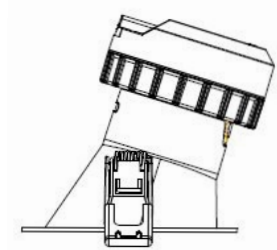

Pulcom r recessed asymm

recessed

4743, 4747

8W

Instrucciones de montaje/ Assembly instructions/ Instructions de montage/ Montageanleitung/ Istruzioni di montaggio

1.0

2.0

3.0 Disconnect the mains power before operating the power or CCT selection switch.