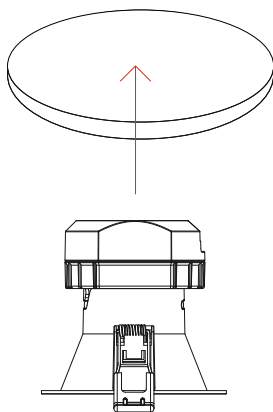

Pulcom r recessed asymm

recessed

4743, 4747

8W

Instrucciones de montaje/ Assembly instructions/ Instructions de montage/ Montageanleitung/ Istruzioni di montaggio

1.0

2.0

3.0 Disconnect the mains power before operating the power or CCT selection switch.