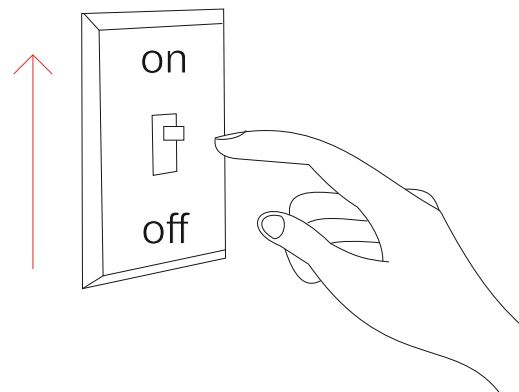

Pulcom r recessed asymm

recessed

4743, 4747

8W

Instrucciones de montaje/ Assembly instructions/ Instructions de montage/ Montageanleitung/ Istruzioni di montaggio

1.0

2.0

3.0 Disconnect the mains power before operating the power or CCT selection switch.