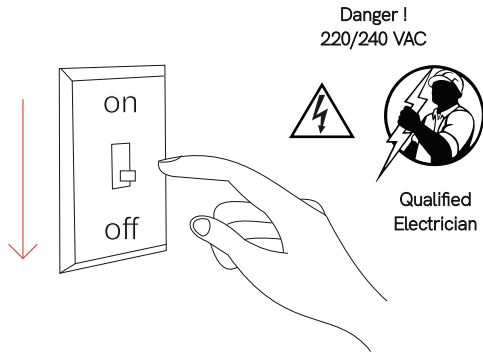

Pulcom r recessed asymm

recessed

4743, 4747

8W

Instrucciones de montaje/ Assembly instructions/ Instructions de montage/ Montageanleitung/ Istruzioni di montaggio

1.0

2.0

3.0 Disconnect the mains power before operating the power or CCT selection switch.