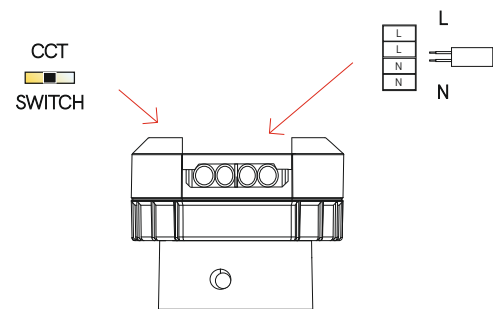

Pulcom r recessed asymm

recessed

4743, 4747

8W

Instrucciones de montaje/ Assembly instructions/ Instructions de montage/ Montageanleitung/ Istruzioni di montaggio

1.0

2.0

3.0 Disconnect the mains power before operating the power or CCT selection switch.