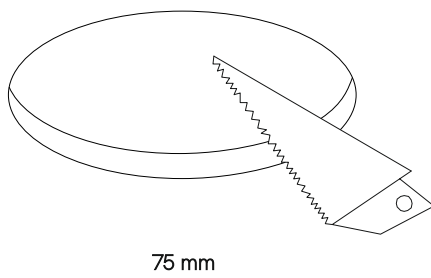

Pulcom r recessed asymm

recessed

4743, 4747

8W

Instrucciones de montaje/ Assembly instructions/ Instructions de montage/ Montageanleitung/ Istruzioni di montaggio

1.0

2.0

3.0 Disconnect the mains power before operating the power or CCT selection switch.