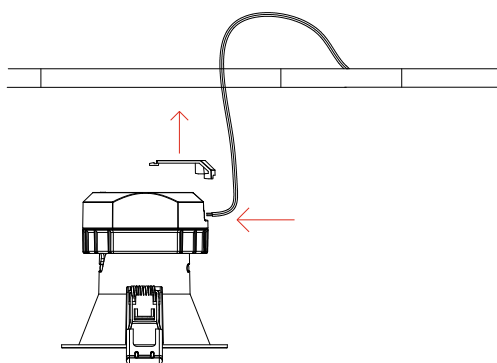

Pulcom r trim

recessed

4763, 4764, 4761, 4762, 4935

8W

Instrucciones de montaje/ Assembly instructions/ Instructions de montage/ Montageanleitung/ Istruzioni di montaggio

1.0

2.0

3.0

4.0 Disconnect the mains power before operating the power or CCT selection switch.

4.0

5.0