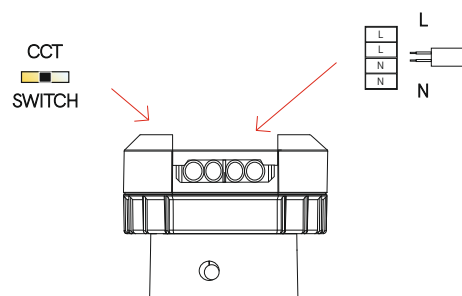

Pulcom r trim

recessed

4763, 4764, 4761, 4762, 4935

8W

Instrucciones de montaje/ Assembly instructions/ Instructions de montage/ Montageanleitung/ Istruzioni di montaggio

1.0

2.0

3.0

4.0 Disconnect the mains power before operating the power or CCT selection switch.

4.0

5.0