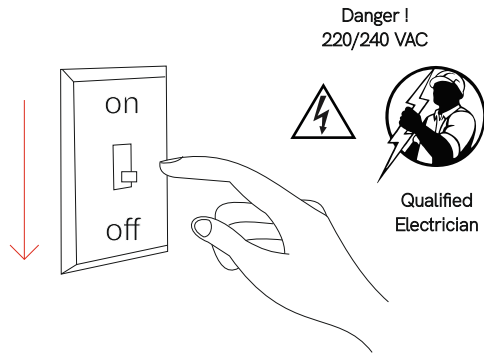

# Pulcom sq recessed

recessed

4744, 4748

8W

Instrucciones de montaje/ Assembly instructions/ Instructions de montage/ Montageanleitung/ Istruzioni di montaggio

1.0

87x87 mm

CCT  
SWITCH

2.0

3.0 Disconnect the mains power before operating the power or CCT selection switch.

4.0

5.0