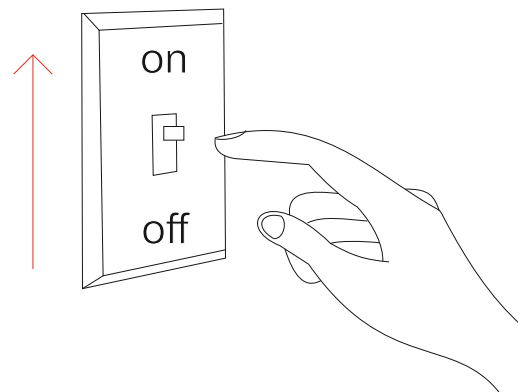

Pulcom sq recessed

recessed

4744, 4748

8W

Instrucciones de montaje/ Assembly instructions/ Instructions de montage/ Montageanleitung/ Istruzioni di montaggio

1.0

87x87 mm

CCT
SWITCH

2.0

3.0 Disconnect the mains power before operating the power or CCT selection switch.

4.0

5.0