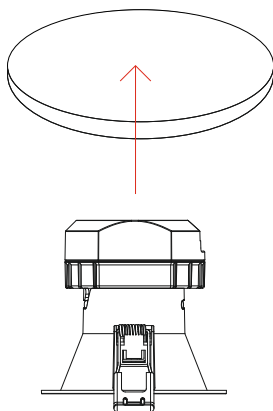

2.0

3.0 Disconnect the mains power before operating the power or CCT selection switch.

4.0