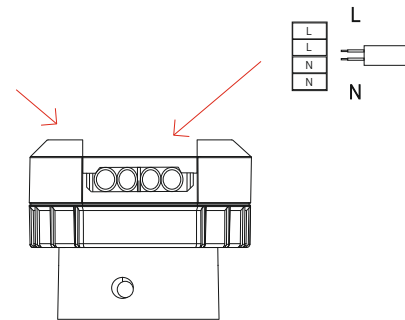

# Pulcom sq recessed

recessed

4744, 4748

8W

Instrucciones de montaje/ Assembly instructions/ Instructions de montage/ Montageanleitung/ Istruzioni di montaggio

1.0

87x87 mm

CCT  
SWITCH

2.0

3.0 Disconnect the mains power before operating the power or CCT selection switch.

4.0

5.0