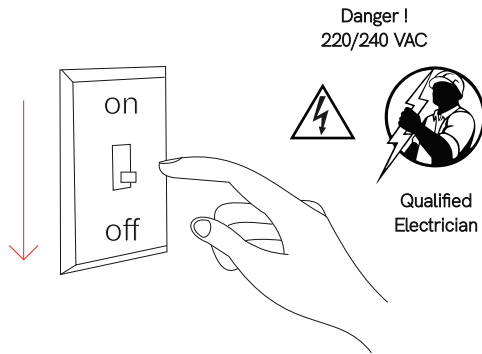

Pulcom sq recessed asymm

recessed

4745, 4749

8W

Instrucciones de montaje/ Assembly instructions/ Instructions de montage/ Montageanleitung/ Istruzioni di montaggio

1.0

2.0

3.0 Disconnect the mains power before operating the power or CCT selection switch.