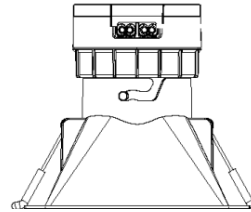

Pulcom sq recessed asymm

recessed

4745, 4749

8W

Instrucciones de montaje/ Assembly instructions/ Instructions de montage/ Montageanleitung/ Istruzioni di montaggio

1.0

2.0

3.0 Disconnect the mains power before operating the power or CCT selection switch.