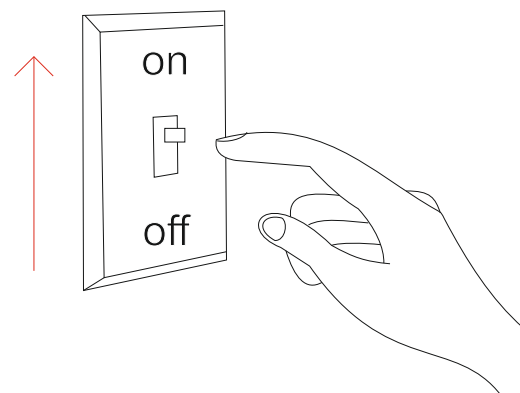

Pulcom sq recessed asymm

recessed

4745, 4749

8W

Instrucciones de montaje/ Assembly instructions/ Instructions de montage/ Montageanleitung/ Istruzioni di montaggio

1.0

2.0

3.0 Disconnect the mains power before operating the power or CCT selection switch.