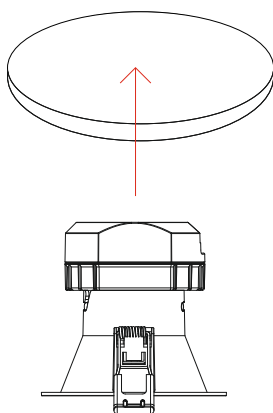

Pulcom sq recessed asymm

recessed

4745, 4749

8W

Instrucciones de montaje/ Assembly instructions/ Instructions de montage/ Montageanleitung/ Istruzioni di montaggio

1.0

2.0

3.0 Disconnect the mains power before operating the power or CCT selection switch.