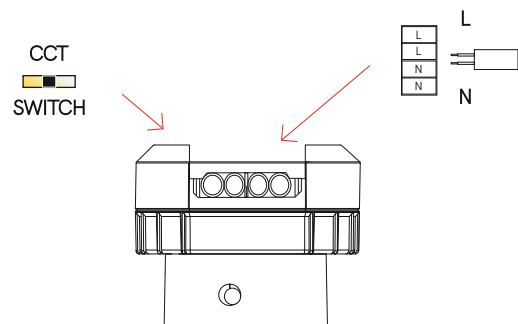

Pulcom sq recessed asymm

recessed

4745, 4749

8W

Instrucciones de montaje/ Assembly instructions/ Instructions de montage/ Montageanleitung/ Istruzioni di montaggio

1.0

2.0

3.0 Disconnect the mains power before operating the power or CCT selection switch.