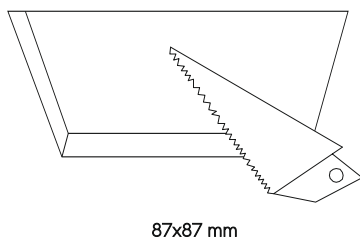

Pulcom sq recessed asymm

recessed

4745, 4749

8W

Instrucciones de montaje/ Assembly instructions/ Instructions de montage/ Montageanleitung/ Istruzioni di montaggio

1.0

2.0

3.0 Disconnect the mains power before operating the power or CCT selection switch.