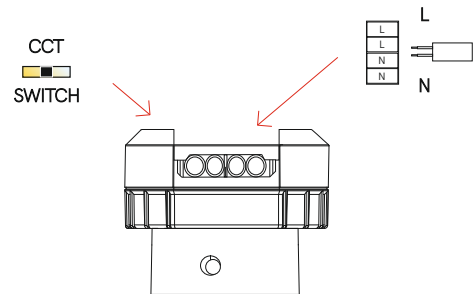

# Pulcom sq trim

recessed

4763, 4764, 4823, 4824

8W

Instrucciones de montaje/ Assembly instructions/ Instructions de montage/ Montageanleitung/ Istruzioni di montaggio

1.0

2.0

3.0

4.0 Disconnect the mains power before operating the power or CCT selection switch.

4.0

5.0