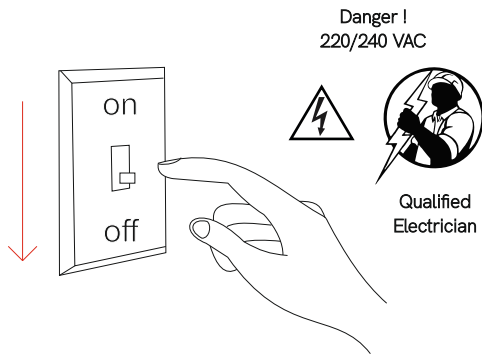

# Pulcom sq trim

recessed

4763, 4764, 4823, 4824

8W

Instrucciones de montaje/ Assembly instructions/ Instructions de montage/ Montageanleitung/ Istruzioni di montaggio

1.0

2.0

3.0

4.0 Disconnect the mains power before operating the power or CCT selection switch.

4.0

5.0