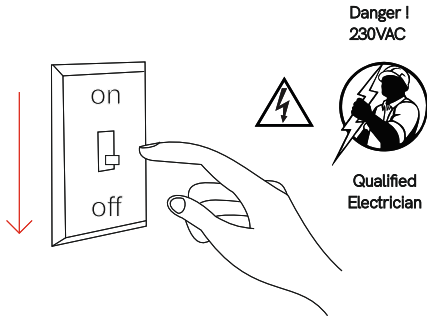

Urban Fly

luminaires

59XXX1, 59XXX2, 59XXXC, 69XXX1, 69XXX2, 69XXXC

2X14W, 3X14W, 4X14W, 6X14W

Instrucciones de montaje/ Assembly instructions/ Instructions de montage/ Montageanleitung/ Istruzioni di montaggio

1.0