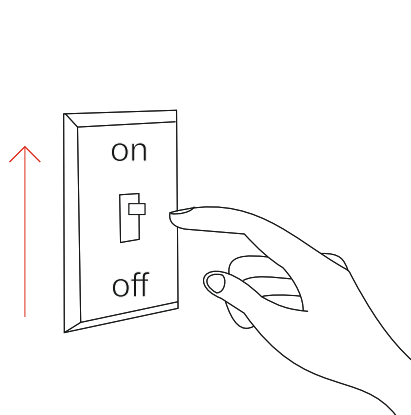

5.0

6.0

7.0

Casambi
Tuya
On/Off

Power input

Dali

Power input

Push