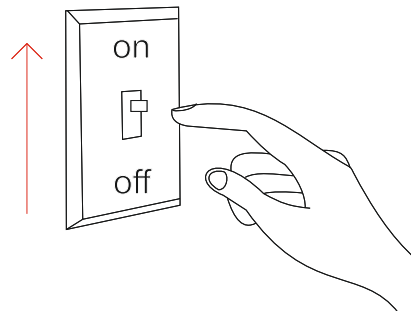

3.0

4.0

Casambi
Tuya
On/Off

Power input

Dali

Power input

Push

Power input