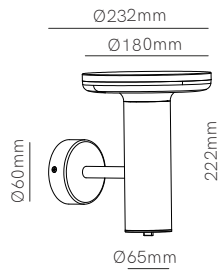

Mac wall base

Technical Information

Power	12W
Installation	Surface
Color Temperature	Switch 2.700K / 3.200K / 4.000K
Lumens	1.020 lm
Material	Aluminium and Polycarbonate
Finishes	White / Black / Corten

Code	○ 5264
	● 5265
	● 5266

Accessories

Linear Joint IP68
Ø26x95mm
■ 5671

T Joint IP68
74x118mm
■ 5672

X Joint IP68
122x122mm
■ 5673

3 YEARS WARRANTY | 30.000 HOURS | → | IP 65 | 220/240 VAC | PF >0,9 | CRI ≥80 | | 110° | 50/60 Hz | | +50°C / -20°C | CCT SWITCH | 1/6