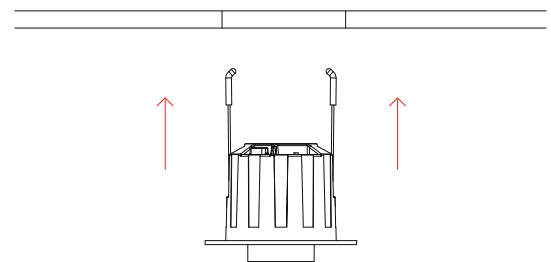

Mini Oxo rect 2 recessed

recessed

5063, 5064

12W

Instrucciones de montaje/ Assembly instructions/ Instructions de montage/ Montageanleitung/ Istruzioni di montaggio

1.0

2.0

3.0 Disconnect the mains power before operating the power or CCT selection switch. 4.0