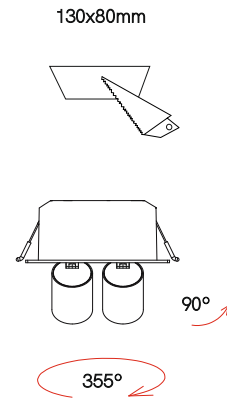

Mini Oxo rect 2 recessed

recessed

5063, 5064

12W

Instrucciones de montaje/ Assembly instructions/ Instructions de montage/ Montageanleitung/ Istruzioni di montaggio

1.0

2.0

3.0 Disconnect the mains power before operating the power or CCT selection switch. 4.0