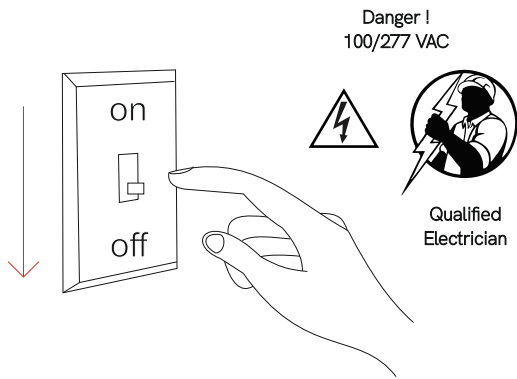

Mini Oxo rect 2 recessed

recessed

5063, 5064

12W

Instrucciones de montaje/ Assembly instructions/ Instructions de montage/ Montageanleitung/ Istruzioni di montaggio

1.0

2.0

3.0 Disconnect the mains power before operating the power or CCT selection switch. 4.0