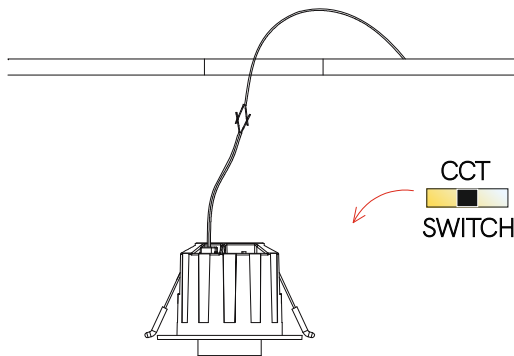

Mini Oxo rect 2 recessed

recessed

5063, 5064

12W

Instrucciones de montaje/ Assembly instructions/ Instructions de montage/ Montageanleitung/ Istruzioni di montaggio

1.0

2.0

3.0 Disconnect the mains power before operating the power or CCT selection switch. 4.0