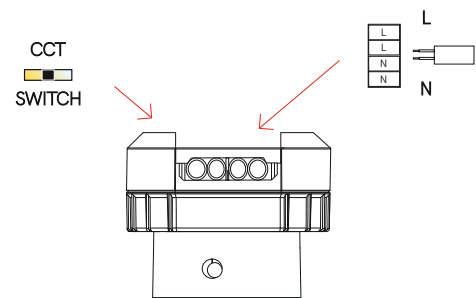

Pulcom sq asymm trim

recessed

4763, 4764, 4825, 4826

8W

Instrucciones de montaje/ Assembly instructions/ Instructions de montage/ Montageanleitung/ Istruzioni di montaggio

87x87 mm

1.0

2.0

3.0

4.0 Disconnect the mains power before operating the power or CCT selection switch.

4.0

5.0