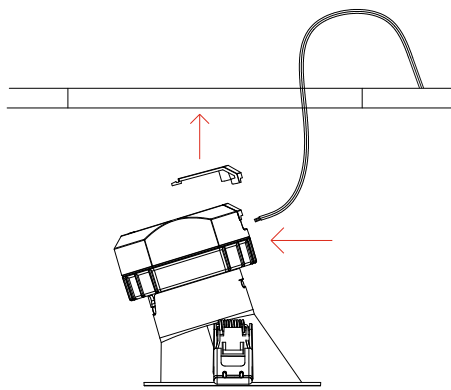

Pulcom sq asymm trim

recessed

4763, 4764, 4825, 4826

8W

Instrucciones de montaje/ Assembly instructions/ Instructions de montage/ Montageanleitung/ Istruzioni di montaggio

87x87 mm

1.0

2.0

3.0

4.0 Disconnect the mains power before operating the power or CCT selection switch.

4.0

5.0