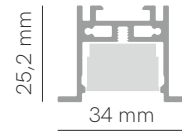

NEW

Evo E opal

*Finished luminaire. Includes driver, spring clips, power cable and end caps.

Control accessories:  pages 326-333

 pages 334-335

Technical Information

Power	2W / 6W / 12W / 18W / 24W / 30W / 36W / 42W
Lumens	200 lm - 4.620 lm
Installation	Recessed
Material	Aluminium 6063
PCB	Rigid

Code	Diffuser (Angle)	Size (Power)	CCT (lm/W)	Driver	Colour
Code 5	Opal (112°) 0	100mm (2W) 0	2.700K (100 lm/W) 2	On / Off 1	<input type="checkbox"/> White (9003) 1
		280mm (6W) 1	3.000K (105 lm/W) 3	Casambi 5	<input checked="" type="checkbox"/> Black (9005) 2
		560mm (12W) 2	4.000K (110 lm/W) 4	Dali / Push 8 	 Custom RAL
		840mm (18W) 3			
		1.120mm (24W) 4			
		1.400mm (30W) 5			
		1.680mm (36W) 6			
		1.960mm (42W) 7			