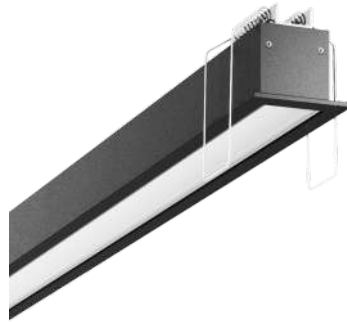

NEW

Evo E opal

*Finished luminaire. Includes driver, spring clips, power cable and end caps.

Control accessories:  pages 326-333

 pages 334-335

Technical Information

Power	2W / 6W / 12W / 18W / 24W / 30W / 36W / 42W
Lumens	200 lm - 4.620 lm
Installation	Recessed
Material	Aluminium 6063
PCB	Rigid

Code	Diffuser (Angle)	Size (Power)	CCT (lm/W)	Driver	Colour
Code 5	Opal (112°) 0	100mm (2W) 0	2.700K (100 lm/W) 2	On / Off 1	<input type="checkbox"/> White (9003) 1
		280mm (6W) 1	3.000K (105 lm/W) 3	Casambi 5	<input checked="" type="checkbox"/> Black (9005) 2
		560mm (12W) 2	4.000K (110 lm/W) 4	Dali / Push 8 	 Custom RAL
		840mm (18W) 3			
		1.120mm (24W) 4			
		1.400mm (30W) 5			
		1.680mm (36W) 6			
		1.960mm (42W) 7			