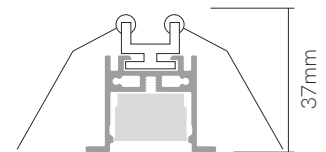

NEW

Evo E opal

*Finished luminaire. Includes driver, spring clips, power cable and end caps.

Control accessories:  pages 326-333

 pages 334-335

Technical Information

Power	2W / 6W / 12W / 18W / 24W / 30W / 36W / 42W
Lumens	200 lm - 4.620 lm
Installation	Recessed
Material	Aluminium 6063
PCB	Rigid

Code	Diffuser (Angle)	Size (Power)	CCT (lm/W)	Driver	Colour
Code 5	Opal (112°) 0	100mm (2W) 0	2.700K (100 lm/W) 2	On / Off 1	<input type="checkbox"/> White (9003) 1
		280mm (6W) 1	3.000K (105 lm/W) 3	Casambi 5	<input checked="" type="checkbox"/> Black (9005) 2
		560mm (12W) 2	4.000K (110 lm/W) 4	Dali / Push 8 	 Custom RAL
		840mm (18W) 3			
		1.120mm (24W) 4			
		1.400mm (30W) 5			
		1.680mm (36W) 6			
		1.960mm (42W) 7			