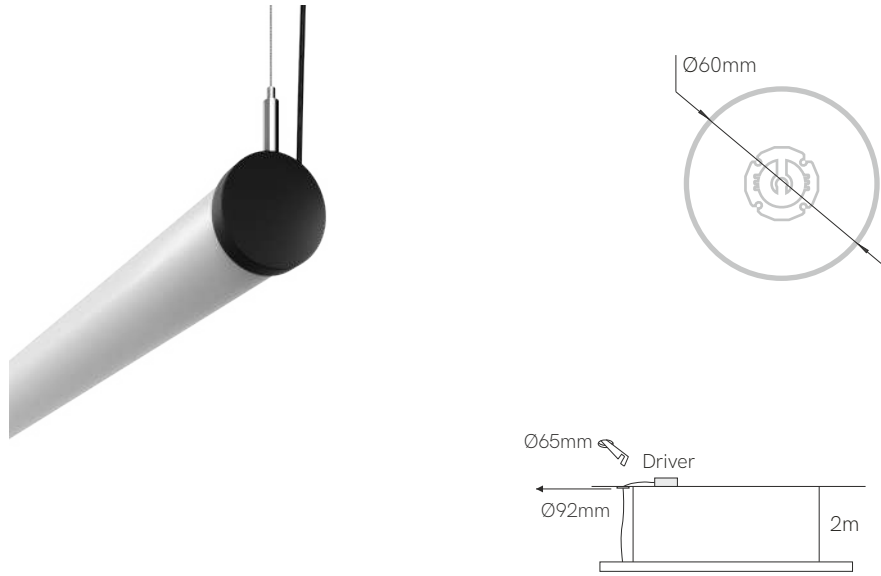

NEW

Filter line

*Finished luminaire. Includes suspension kit, power cable and end caps.

Control accessories:  page 327  pages 326-333  pages 334-335

Technical Information

Power	Monocolor: 48W / 64W / 80W - RGB: 69W / 92W / 120W
Lumens	4.800 lm - 13.320 lm
Installation	Pendant
Material	Aluminium and polycarbonate
Material	Flex (Fine 48 / Fine 54)

Code	Diffuser (Angle)	Size (Power Monocolor - RGB)	CCT (lm/W)	Driver	Colour
Code 3	Opal (360°) 2	1.200mm (48W) - (69W) 5	2.700K (100 lm/W) 2	On / Off 1	○ White (9003) 1
		1.600mm (64W) - (92W) 7	3.000K (105 lm/W) 3	Casambi 5	● Black (9005) 2
		2.000mm (80W) - (120W) 9	4.000K (111 lm/W) 4	Tuya 7	
			RGB (58 lm/W) 7	Dali / Push 8	