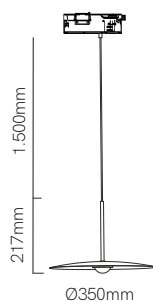

New

Mini Hat 3PH suspension

Hat 3PH suspension

Technical Information

Power	8W	8W
Installation	Three Phase Track	Three Phase Track
Color Temperature	2.700K / 3.000K	2.700K / 3.000K
Lumens	800lm	835 lm
Material	Aluminium	Aluminium
Finishes	White / Black	White / Black

Code	○ 2.700K ON/OFF	311211	○ 2.700K ON/OFF	312211
	○ 3.000K ON/OFF	311311	○ 3.000K ON/OFF	312311
	● 2.700K ON/OFF	311212	● 2.700K ON/OFF	312212
	● 3.000K ON/OFF	311312	● 3.000K ON/OFF	312312
	○ 2.700K TRIAC	311241	○ 2.700K TRIAC	312241
	○ 3.000K TRIAC	311341	○ 3.000K TRIAC	312341
	● 2.700K TRIAC	311242	● 2.700K TRIAC	312242
	● 3.000K TRIAC	311342	● 3.000K TRIAC	312342