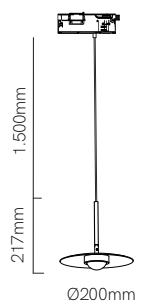

New

Mini Hat 3PH suspension

Hat 3PH suspension

Technical Information

Power	8W	8W
Installation	Three Phase Track	Three Phase Track
Color Temperature	2.700K / 3.000K	2.700K / 3.000K
Lumens	800lm	835 lm
Material	Aluminium	Aluminium
Finishes	White / Black	White / Black

Code	○ 2.700K ON/OFF	311211	○ 2.700K ON/OFF	312211
	○ 3.000K ON/OFF	311311	○ 3.000K ON/OFF	312311
	● 2.700K ON/OFF	311212	● 2.700K ON/OFF	312212
	● 3.000K ON/OFF	311312	● 3.000K ON/OFF	312312
	○ 2.700K TRIAC	311241	○ 2.700K TRIAC	312241
	○ 3.000K TRIAC	311341	○ 3.000K TRIAC	312341
	● 2.700K TRIAC	311242	● 2.700K TRIAC	312242
	● 3.000K TRIAC	311342	● 3.000K TRIAC	312342