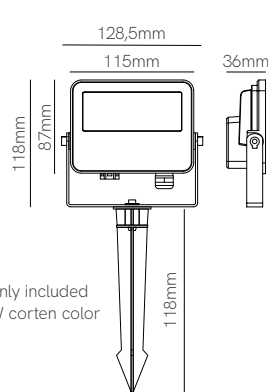

NEW

Sky 10W 4CCT

Sky 20W 4CCT

spike only included with 10W corten color

Technical Information

Power	10W	20W
Installation	Surface	Surface
Color Temperature (Switch)	2.700K/3.000K/4.000K/5.000K	2.700K/3.000K/4.000K/5.000K
Lumens	997 / 1.100 / 1.270 / 1.090 lm	2.080 / 2.180 / 2.480 / 2.080 lm
Material	Aluminium	Aluminium
Finishes	White / Black / Gray / Corten	White / Black / Gray / Corten