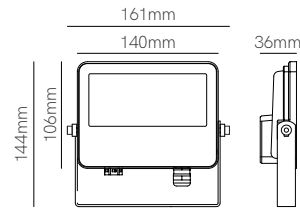

NEW

Sky 10W 4CCT

Sky 20W 4CCT

spike only included with 10W corten color

Technical Information

Power	10W	20W
Installation	Surface	Surface
Color Temperature (Switch)	2.700K/3.000K/4.000K/5.000K	2.700K/3.000K/4.000K/5.000K
Lumens	997 / 1.100 / 1.270 / 1.090 lm	2.080 / 2.180 / 2.480 / 2.080 lm
Material	Aluminium	Aluminium
Finishes	White / Black / Gray / Corten	White / Black / Gray / Corten