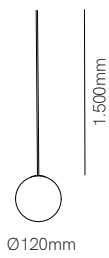

New

Sphere space

Technical Information

Power	8W
V / I in	36-48vdc / 200mA
Installation	Surface / Recessed
Color Temperature	2.700K / 3.000K
Lumens	255 lm
Material	Aluminium and glass
Finishes	White / Black

Code	○ 2.700K	7017
	○ 3.000K	7018
	● 2.700K	7019
	● 3.000K	7020

Accessories

Holder space  
○ 5106  
● 5107

Wire space (1m)  
○ 5128  
● 5129

Side base / Front base Ø250mm  
Side base / Front base Ø280mm  
Side base / Front base Ø330mm

3 YEARS WARRANTY | 30.000 HOURS | → | IP 20 | UGR <19 | CRI ≥90 | Nano base | Side/front base | 360° | +40°C / -20°C | 1/12