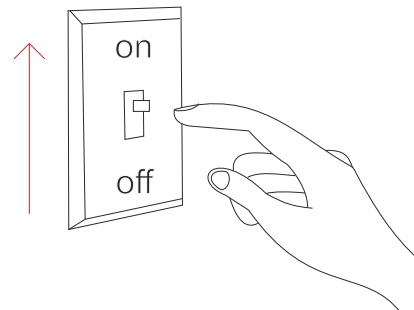

Recessed installation

3.0

4.0

RoHS

48V
DC

3
YEARS
WARRANTY

26.000
HOURS

+40°C
-20°C

UGR
<19

20
IP