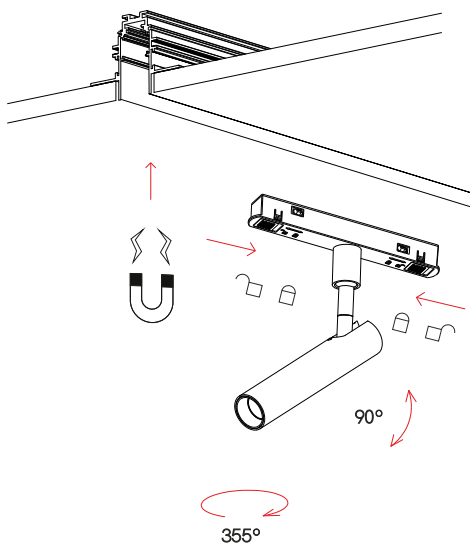

Recessed installation

3.0

4.0

RoHS

48V
DC

3
YEARS
WARRANTY

26.000
HOURS

+40°C
-20°C

UGR
<19

20
IP