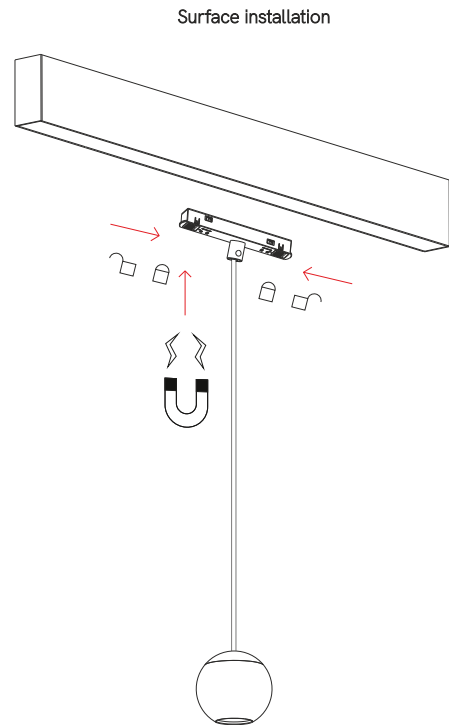

Bora 48V suspension

magnet track 48V

4573, 4574, 4575, 4576, 4577, 4578, 4579, 4580

8,5W

 **BENEITO FAURE**[®]
passion for led light

Instrucciones de montaje/ Assembly instructions/ Instructions de montage/ Montageanleitung/ Istruzioni di montaggio

3.0

Recessed installation