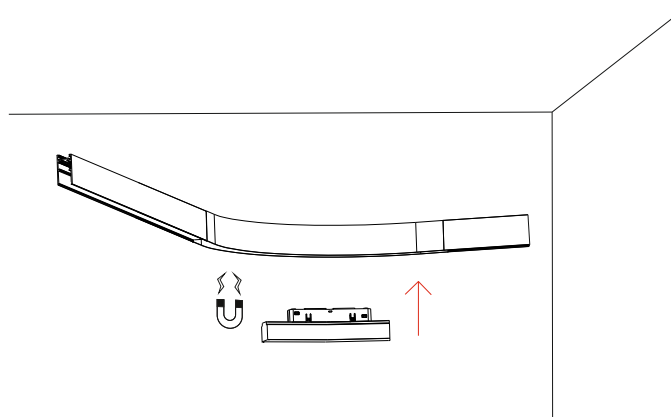

Curve line 48V

magnet track 48V

5313, 5314, 5315, 5316

8W

BENEITO FAURE[®]

passion for led light

Instrucciones de montaje/ Assembly instructions/ Instructions de montage/ Montageanleitung/ Istruzioni di montaggio

Video installation
pendant

1.0

2.0 View instructions page [Magnet track accessories](#)

3.0

4.0

RoHS

EMC

48V
DC