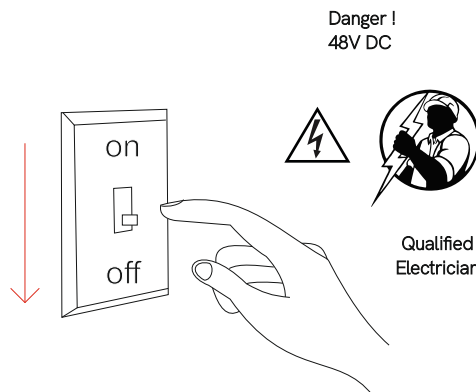

Curve line 48V

magnet track 48V

5313, 5314, 5315, 5316

8W

BENEITO FAURE[®]

passion for led light

Instrucciones de montaje/ Assembly instructions/ Instructions de montage/ Montageanleitung/ Istruzioni di montaggio

Video installation
pendant

1.0

2.0 View instructions page [Magnet track accessories](#)

3.0

4.0

RoHS

EMC

48V
DC