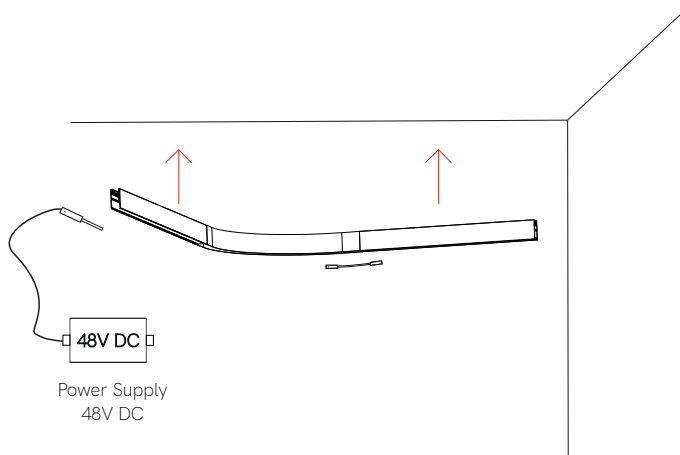

Curve line 48V

magnet track 48V

5313, 5314, 5315, 5316

8W

BENEITO FAURE[®]

passion for led light

Instrucciones de montaje/ Assembly instructions/ Instructions de montage/ Montageanleitung/ Istruzioni di montaggio

Video installation
pendant

1.0

2.0 View instructions page [Magnet track accessories](#)

3.0

4.0

RoHS

EMC

48V
DC