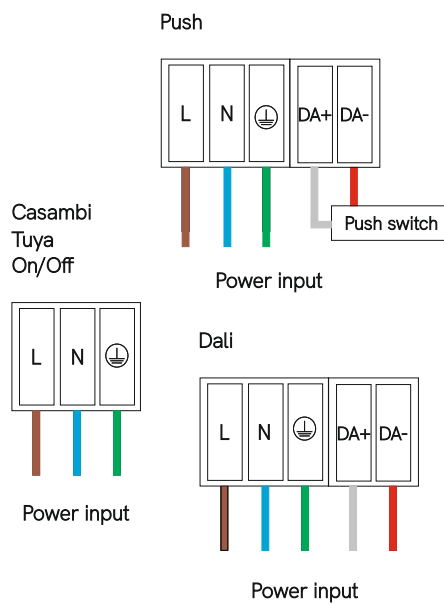

1.0

2.0

3.0 * See the different smart connection options

4.0

5.0

6.0 * The different smart connection options

7.0

3NXXX1, 3NXXX2, 3NXXXC, 3PXXX1, 3PXXX2, 3NXXXC, 71XXX1, 71XXX2, 71XXXC, 71XXX1, 71XXX2, 71XXXC
 38W, 47W, 56W, 74W

Instrucciones de montaje/ Assembly instructions/ Instructions de montage/ Montageanleitung/ Istruzioni di montaggio

2.0 * See the different smart connection options

Push

6.0

7.0 *The different smart connection options