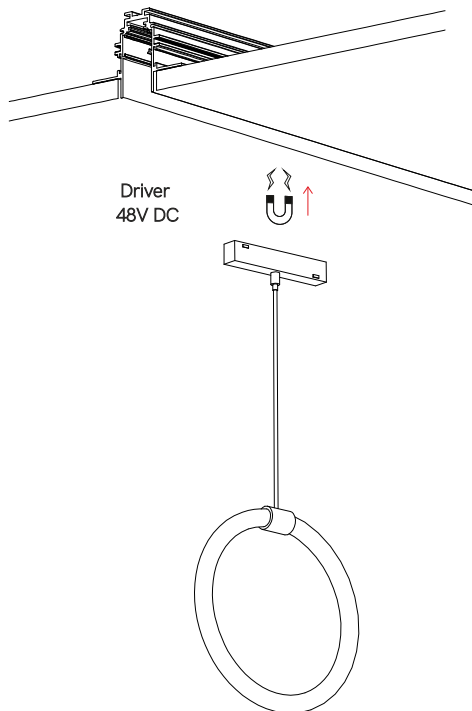

Recessed installation

3.0