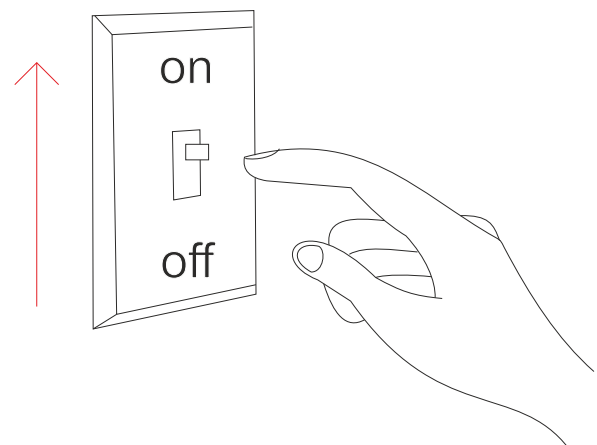

4.0

RoHS

3
YEARS
WARRANTY

35.000
HOURS

CRI
≥90

48V
DC

IP
20

+40°C
-20°C