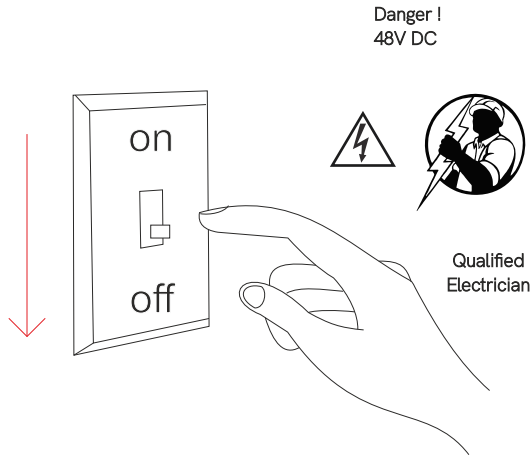

Fine 25 circle 48V

magnet track

5431, 5441, 5432, 5442

19W

Instrucciones de montaje/ Assembly instructions/ Instructions de montage/ Montageanleitung/ Istruzioni di montaggio

Surface installation

1.0

2.0

Recessed installation

3.0

4.0

RoHS

3
YEARS
WARRANTY

35.000
HOURS

CRI
≥90

48V
DC