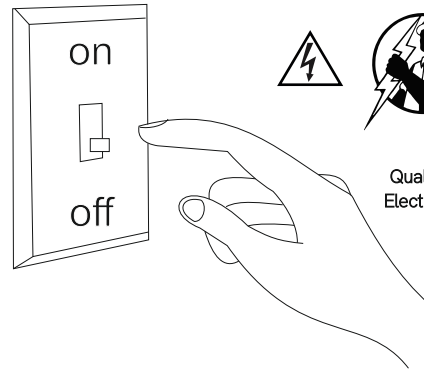

Video installation

1.0

Danger !
240 VDC

Qualified
Electrician

2.0

Metal
LED base

3.0

4.0