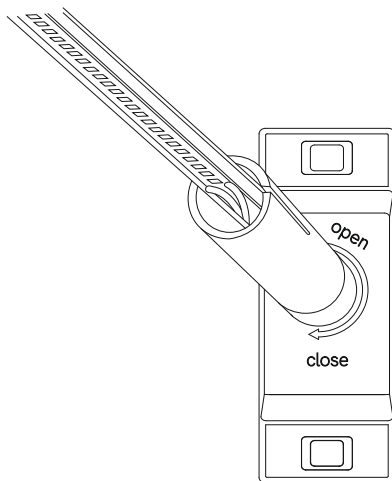

8.0

9.0

10.0

11.0

12.0

L1=L3-(228mm~268mm)
L2=L3-(158mm~198mm)
L1: Length of led strip
L2: Length of steel band
L3: Length between two walls

13.0

14.0