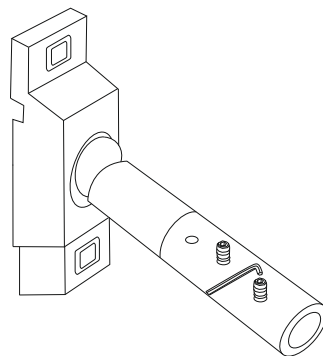

Horizon

wall

25XX11, 25XX12, 25XX1C

27XX11, 27XX12, 27XX1C

9,6W/m - 48W, 96W, 144W, 192W   14,4W/m - 72W, 144W, 216W, 288W

BENEITO FAURE®

passion for led light

Instrucciones de montaje/ Assembly instructions/ Instructions de montage/ Montageanleitung/ Istruzioni di montaggio

Video installation

1.0

Danger !
240 VDC

Qualified
Electrician

2.0

Metal
LED base

3.0

4.0

5.0

6.0

7.0

RoHS

>0,9
PF

5
YEARS
WARRANTY

50.000
HOURS

24
VDC

IP
20

20m
Max