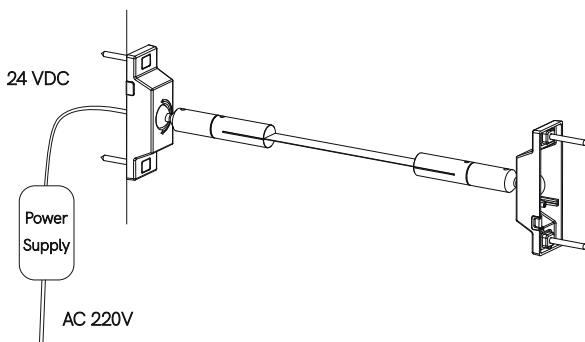

8.0

9.0

10.0

11.0

12.0

L1=L3-(228mm~268mm)
L2=L3-(158mm~198mm)
L1: Length of led strip
L2: Length of steel band
L3: Length between two walls

13.0

14.0