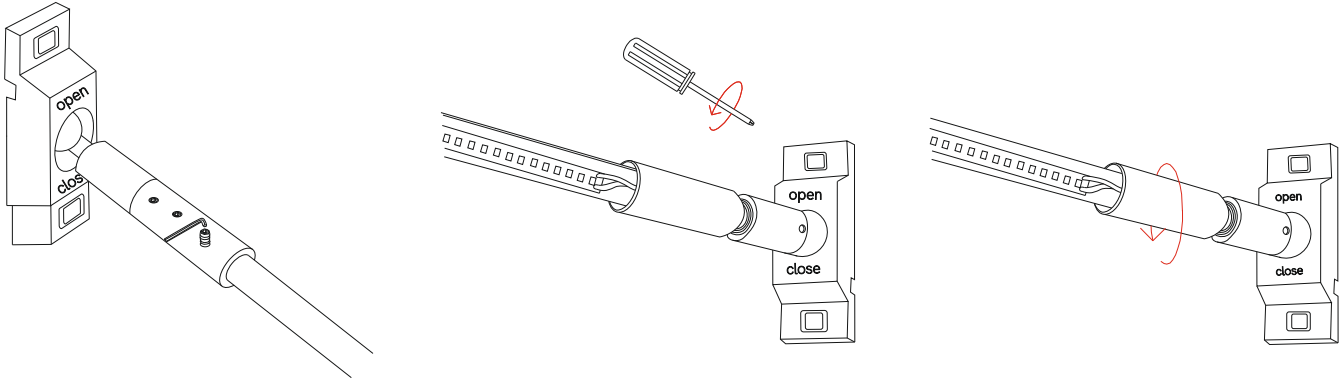

IP
20

20m
Max

Horizon

wall

25XX11, 25XX12, 25XX1C, 27XX11, 27XX12, 27XX1C,
9,6W/m - 48W, 96W, 144W, 192W 14,4W/m - 72W, 144W, 216W, 288W

Instrucciones de montaje/ Assembly instructions/ Instructions de montage/ Montageanleitung/ Istruzioni di montaggio

8.0

9.0

10.0

11.0

12.0

L1=L3-(228mm~268mm)
L2=L3-(158mm~198mm)
L1: Length of led strip
L2: Length of steel band
L3: Length between two walls

13.0

14.0