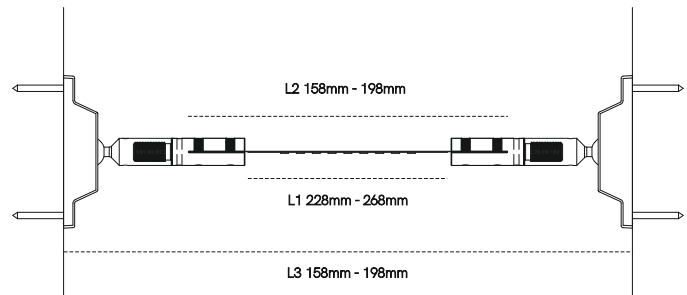

IP
20

20m
Max

Horizon

wall

25XX11, 25XX12, 25XX1C, 27XX11, 27XX12, 27XX1C,
9,6W/m - 48W, 96W, 144W, 192W 14,4W/m - 72W, 144W, 216W, 288W

Instrucciones de montaje/ Assembly instructions/ Instructions de montage/ Montageanleitung/ Istruzioni di montaggio

8.0

9.0

10.0

11.0

12.0

L1=L3-(228mm~268mm)
L2=L3-(158mm~198mm)
L1: Length of led strip
L2: Length of steel band
L3: Length between two walls

13.0

14.0