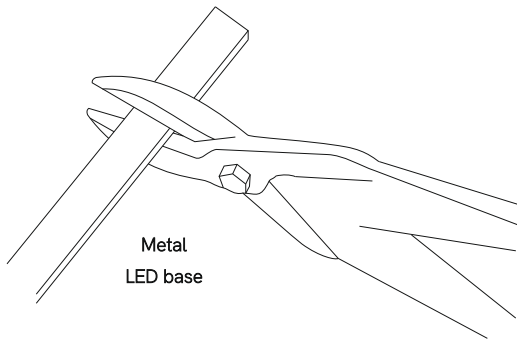

25XX11, 25XX12, 25XX1C

27XX11, 27XX12, 27XX1C

9,6W/m - 48W, 96W, 144W, 192W 14,4W/m - 72W, 144W, 216W, 288W

BENEITO FAURE®

passion for led light

Instrucciones de montaje/ Assembly instructions/ Instructions de montage/ Montageanleitung/ Istruzioni di montaggio

Video installation

1.0

Danger !
240 VDC

Qualified
Electrician

2.0

Metal
LED base

3.0

4.0