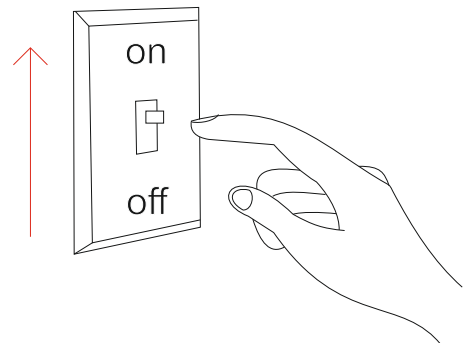

8.0

9.0

10.0

11.0

12.0

L1=L3-(228mm~268mm)
L2=L3-(158mm~198mm)
L1: Length of led strip
L2: Length of steel band
L3: Length between two walls

13.0

14.0