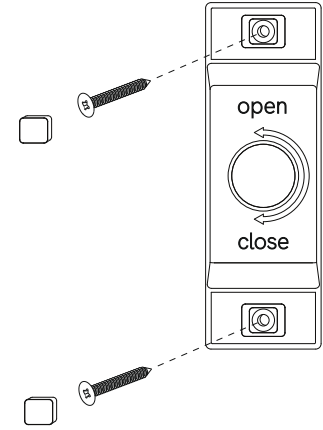

Video installation

1.0

Danger !
240 VDC

Qualified
Electrician

2.0

Metal
LED base

3.0

4.0