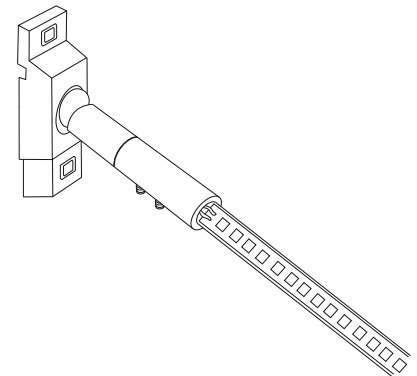

7.0

RoHS

>0,9
PF

5
YEARS
WARRANTY

50.000
HOURS

24
VDC

IP
20

20m
Max